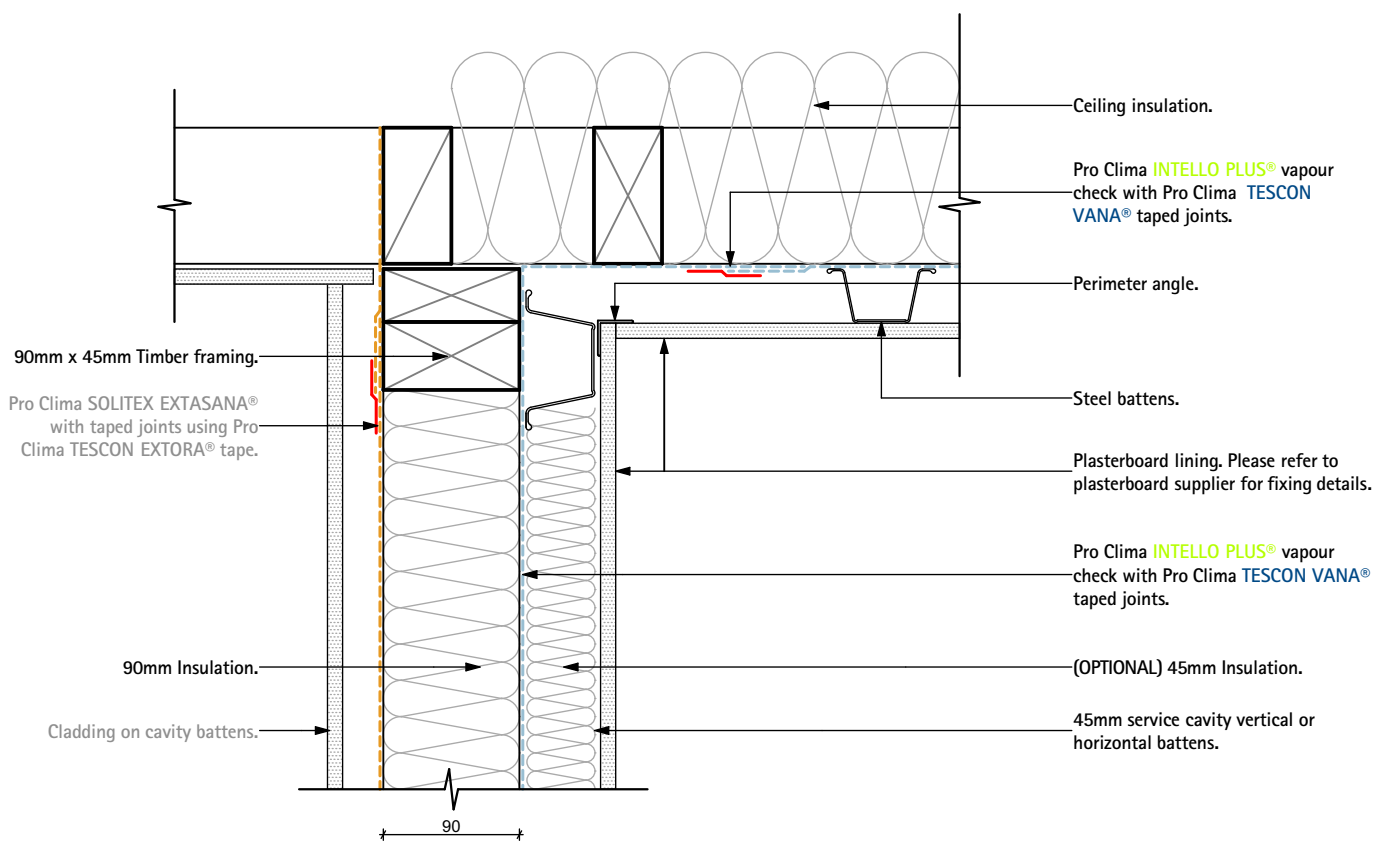

A2121 Pro Clima Ceiling Steel Batten Detail

Typical vertical 90mm wall - Ceiling junction with 45mm service cavity

Pro Clima NZ Limited

Freephone: 0800 PRO CLIMA (776 254)
PO Box 925 CBD

Phone: 04 589 8460
Fax: 04 589 8461

Wellington 6140

Email: support@proclima.co.nz
Web: www.proclima.co.nz

Title:

Ceiling Steel Batten Detail

Scale: 1:5
Revision: D
Issued: 06-03-2019

Detail
Number:

A2121

© This drawing is the property of pro clima and must not be copied without permission. This drawing is a Guideline only. Thermal and hygrothermal performance should match specific design, materials and climate requirements. These can be confirmed by hygrothermal analysis using software eg WUFI.