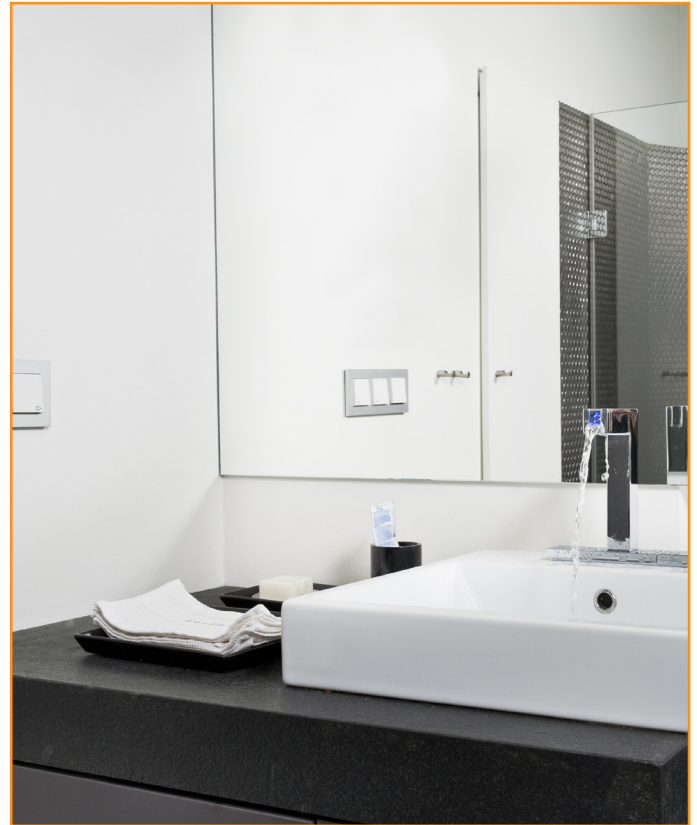

Scan the QR code to view all Showerline Wetwall Lining documents.

Showerline Wetwall Lining

What is Showerline Wetwall Lining?

IBS Showerline is a popular wet wall lining panel that brings together the strength and durability of an aluminium composite panel as well as a smooth and stylish curtain coated paint finish.

IBS Showerline is the ideal choice for all wet wall lining requirements. It is impact resistant and has a soft white curtain coated finish that is easy to keep clean. This will mean that your wet or utility area will stay looking great for many years to come.

Importantly it is simple to install. Due to the nature of the product, IBS Showerline can be directly fixed to framing as well as fixed over the top of most other substrates.

Showerline is an aluminium composite panel comprising a PE (polyethylene) core sandwiched between layers of 0.4 mm aluminium, finished with a Polyvinylidene fluoride (PVDF) coating. It is supplied with a protective coating that is removed after installation.

IBS supplies Showerline Wetwall Lining (Showerline) for use in:

- ✓ bathrooms
- ✓ kitchens
- ✓ laundries
- ✓ food preparation areas
- ✓ any other areas where easy clean-up is required

Showerline Wetwall Lining Product Details			
L x W x Thickness (mm)	Weight (kg)	IBS Product Code	GTIN
2400 x 900 x 4.75	11.9	SLINEP04249	09421028761116
2700 x 1200 x 4.75	15.8	SLINEP042412	09421028761109