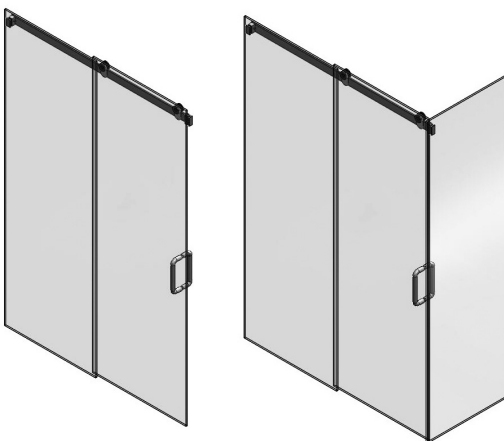

## VERONA

sliding shower system

CONTEMPORARY &  
**spacious**

The **VERONA** sliding shower is a contemporary design which allows for a larger shower area. The sliding door eliminates a pivoting door in tight spaces and no hinges gives a very streamlined finish.

### FEATURES

- Ease of access
- Enables a larger shower box area
- A minimal hanger profile with flat stainless steel bar
- Fixing can be to either glass or solid walls
- Suits inline, square and rectangular shower designs
- Adjustable stop
- Anti-jump mechanism to eliminate door derailing

### TECHNICAL DETAIL

- Designed for 10mm toughened safety glass
- Manufactured in stainless steel, satin finish
- Maximum hanger load 45kg per door
- Rail is a rectangular section
- Rail height 50mm, thickness 10mm

**TECHNICAL DETAILS**

Manufactured in stainless steel  
Designed for 10mm toughened glass  
Suitable for both inline and square showers  
Able to be fixed to glass or solid walls  
Maximum hanger load 45kg per door  
Rail is a rectangular hollow section  
Rail height 50mm, thickness 10mm