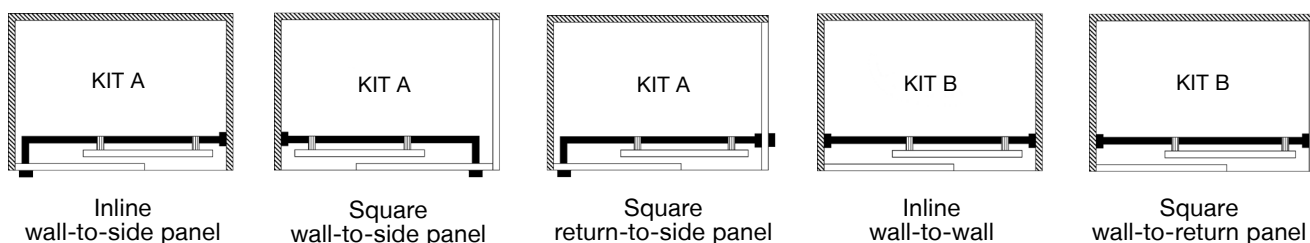

### FEATURES

- Ease of access
- Enables a larger shower box area
- A minimal hanger profile with flat stainless steel bar
- Fixing can be to either glass or solid walls
- Suits inline, square and rectangular shower designs
- Adjustable stop
- Anti-jump mechanism to eliminate door derailing

### TECHNICAL DETAIL

- Designed for 10mm toughened safety glass
- Manufactured in stainless steel, satin finish
- Maximum hanger load 45kg per door
- Rail is a rectangular section
- Rail height 50mm, thickness 10mm

**TECHNICAL DETAILS**

Manufactured in stainless steel  
Designed for 10mm toughened glass  
Suitable for both inline and square showers  
Able to be fixed to glass or solid walls  
Maximum hanger load 45kg per door  
Rail is a rectangular hollow section  
Rail height 50mm, thickness 10mm

Custom kits available upon request

**STANDARD SHOWER CONFIGURATIONS**

**KIT A or B supplied based on the shower configurations above**

KIT A	KIT B
Door opening 600mm Rail length 1350mm	Specify tight opening size upon ordering Max opening width 1400mm
1 x Rail	1 x Rail
1 x Glass/Wall Mount	2 x Glass/Wall Mounts
1 x Side Panel Mount/Stop	2 x Hangers
2 x Hangers	1 x Adjustable Stop
1 x Rail End Plug	1 x Door Seals (3m)
1 x Door Seal (3m)	1 x Floor Guide
1 x Floor Guide	