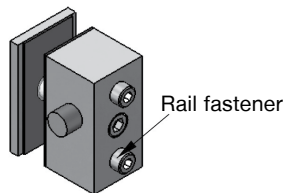

### FEATURES

- Ease of access
- Enables a larger shower box area
- A minimal hanger profile with flat stainless steel bar
- Fixing can be to either glass or solid walls
- Suits inline, square and rectangular shower designs
- Adjustable stop
- Anti-jump mechanism to eliminate door derailing

**TECHNICAL DETAILS**

Manufactured in stainless steel  
Designed for 10mm toughened glass  
Suitable for both inline and square showers  
Able to be fixed to glass or solid walls  
Maximum hanger load 45kg per door  
Rail is a rectangular hollow section  
Rail height 50mm, thickness 10mm

Custom kits available upon request

**STANDARD SHOWER CONFIGURATIONS**

**KIT A or B supplied based on the shower configurations above**

KIT A	KIT B
Door opening 600mm Rail length 1350mm	Specify tight opening size upon ordering Max opening width 1400mm
1 x Rail	1 x Rail
1 x Glass/Wall Mount	2 x Glass/Wall Mounts
1 x Side Panel Mount/Stop	2 x Hangers
2 x Hangers	1 x Adjustable Stop
1 x Rail End Plug	1 x Door Seals (3m)
1 x Door Seal (3m)	1 x Floor Guide
1 x Floor Guide	

SS30H  
Hanger

SS30WM  
Glass/Wall Mount

SS30SM  
Side Panel Mount/Stop

SS30AS  
Adjustable Stop

SS30RAIL  
Rail

SSG10  
Floor Guide

DS4  
Door Seal (3m length)