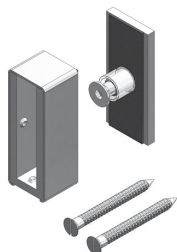

### FEATURES

- Ease of access
- Enables a larger shower box area
- A minimal hanger profile with flat stainless steel bar
- Fixing can be to either glass or solid walls
- Suits inline, square and rectangular shower designs
- Adjustable stop
- Anti-jump mechanism to eliminate door derailing

**TECHNICAL DETAILS**

Manufactured in stainless steel  
Designed for 10mm toughened glass  
Suitable for both inline and square showers  
Able to be fixed to glass or solid walls  
Maximum hanger load 45kg per door  
Rail is a rectangular hollow section  
Rail height 50mm, thickness 10mm

Custom kits available upon request

**STANDARD SHOWER CONFIGURATIONS**

**KIT A or B supplied based on the shower configurations above**

KIT A	KIT B
Door opening 600mm Rail length 1350mm	Specify tight opening size upon ordering Max opening width 1400mm
1 x Rail	1 x Rail
1 x Glass/Wall Mount	2 x Glass/Wall Mounts
1 x Side Panel Mount/Stop	2 x Hangers
2 x Hangers	1 x Adjustable Stop
1 x Rail End Plug	1 x Door Seals (3m)
1 x Door Seal (3m)	1 x Floor Guide
1 x Floor Guide	

SS30H  
Hanger

SS30WM  
Glass/Wall Mount

SS30SM  
Side Panel Mount/Stop

SS30AS  
Adjustable Stop

SS30RAIL  
Rail

SSG10  
Floor Guide

DS4  
Door Seal (3m length)