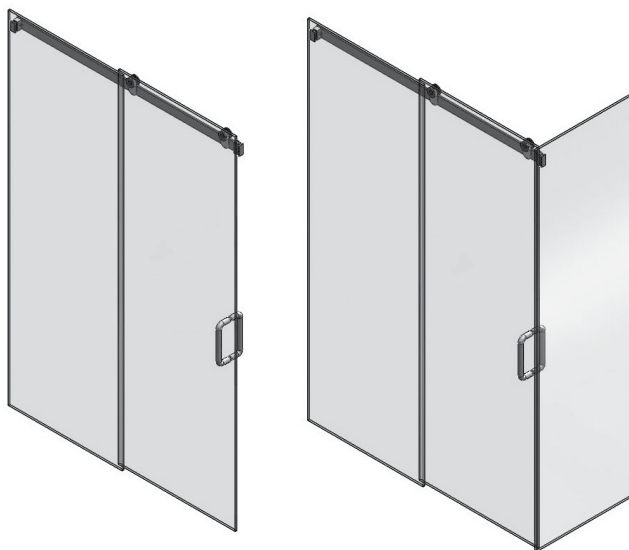

TECHNICAL DETAILS

Manufactured in stainless steel
Designed for 10mm toughened glass
Suitable for both inline and square showers
Able to be fixed to glass or solid walls
Maximum hanger load 45kg per door
Rail is a rectangular hollow section
Rail height 50mm, thickness 10mm

Custom kits available upon request