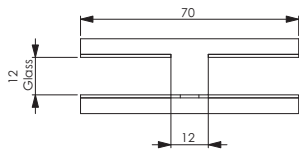

typical height

**BCI**  
Glass-to-Glass

**BCWM**  
Wall Mount

**BC90**  
90° Corner

**BB70/BB70SQ** Balustrade brackets, wall mount

**AVAILABLE FINISHES**

- Polished stainless
- Satin stainless

**TECHNICAL DETAILS**

**TECHNICAL DETAILS**

Suitable for 10 and 12mm glass  
316 grade stainless steel  
Round and square options

**BBD70**

**BBD70SQ**