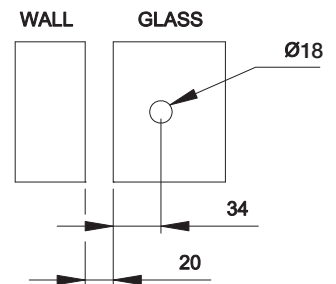

**BCI/BCWM/BC90/BC135** Balustrade clamps

**AVAILABLE FINISHES**

- Polished stainless
- Satin stainless

**TECHNICAL DETAILS**

Suitable for 12mm glass  
316 grade stainless steel  
Supplied with rubber gasket inserts

typical height

**BCI**  
Glass-to-Glass

**BCWM**  
Wall Mount

**BC90**  
90° Corner

**BB70/BB70SQ** Balustrade brackets, wall mount

**AVAILABLE FINISHES**

- Polished stainless
- Satin stainless

**TECHNICAL DETAILS**

Suitable for 10 and 12mm glass  
316 grade stainless steel  
Round and square options

**BB70**

**BB70SQ**

**BBD70/BBD70SQ** Balustrade brackets, glass/glass

**AVAILABLE FINISHES**

- Polished stainless
- Satin stainless

**TECHNICAL DETAILS**

Suitable for 10 and 12mm glass  
316 grade stainless steel  
Round and square options

**BBD70**

**BBD70SQ**