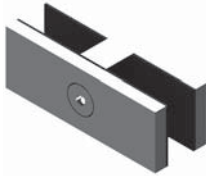

**BCI/BCWM/BC90/BC135** Balustrade clamps

**AVAILABLE FINISHES**

- Polished stainless
- Satin stainless

**TECHNICAL DETAILS**

Suitable for 12mm glass  
316 grade stainless steel  
Supplied with rubber gasket inserts

typical height

**BCI**  
Glass-to-Glass

**BCWM**  
Wall Mount

**BC90**  
90° Corner

**BB70/BB70SQ** Balustrade brackets, wall mount

**AVAILABLE FINISHES**

- Polished stainless
- Satin stainless

**TECHNICAL DETAILS**

Suitable for 10 and 12mm glass  
316 grade stainless steel  
Round and square options

**BB70**

**BB70SQ**

**BBD70/BBD70SQ** Balustrade brackets, glass/glass

**AVAILABLE FINISHES**

- Polished stainless
- Satin stainless

**TECHNICAL DETAILS**

Suitable for 10 and 12mm glass  
316 grade stainless steel  
Round and square options

**BBD70**

**BBD70SQ**