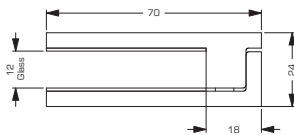

**BCI/BCWM/BC90/BC135** Balustrade clamps

**AVAILABLE FINISHES**

- Polished stainless
- Satin stainless

**TECHNICAL DETAILS**

Suitable for 12mm glass  
316 grade stainless steel  
Supplied with rubber gasket inserts

typical height

**BCI**  
Glass-to-Glass

**BCWM**  
Wall Mount

**BC90**  
90° Corner

**BB70/BB70SQ** Balustrade brackets, wall mount

**AVAILABLE FINISHES**

- Polished stainless
- Satin stainless

**TECHNICAL DETAILS**

**TECHNICAL DETAILS**

Suitable for 10 and 12mm glass  
316 grade stainless steel  
Round and square options

**BBD70**

**BBD70SQ**