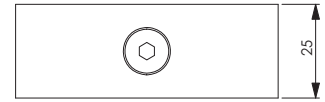

typical height

**BCI**  
Glass-to-Glass

**BCWM**  
Wall Mount

**BC90**  
90° Corner

**BB70/BB70SQ** Balustrade brackets, wall mount

**AVAILABLE FINISHES**

- Polished stainless
- Satin stainless

**TECHNICAL DETAILS**