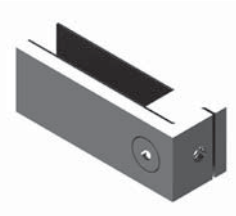

**BCI/BCWM/BC90/BC135** Balustrade clamps

**AVAILABLE FINISHES**

- Polished stainless
- Satin stainless

**TECHNICAL DETAILS**

Suitable for 12mm glass  
316 grade stainless steel  
Supplied with rubber gasket inserts

typical height

**BCI**  
Glass-to-Glass

**BCWM**  
Wall Mount

**BC90**  
90° Corner

**BB70/BB70SQ** Balustrade brackets, wall mount

**AVAILABLE FINISHES**

- Polished stainless
- Satin stainless

**TECHNICAL DETAILS**

Suitable for 10 and 12mm glass  
316 grade stainless steel  
Round and square options

**BB70**

**BB70SQ**

**BBD70/BBD70SQ** Balustrade brackets, glass/glass

**AVAILABLE FINISHES**

- Polished stainless
- Satin stainless

**TECHNICAL DETAILS**

Suitable for 10 and 12mm glass  
316 grade stainless steel  
Round and square options

**BBD70**

**BBD70SQ**