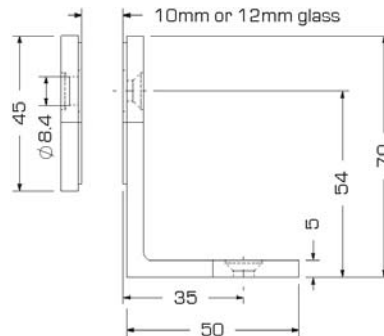

BCI/BCWM/BC90/BC135 Balustrade clamps

AVAILABLE FINISHES

- Polished stainless
- Satin stainless

TECHNICAL DETAILS

Suitable for 12mm glass
316 grade stainless steel
Supplied with rubber gasket inserts

BB70/BB70SQ Balustrade brackets, wall mount

AVAILABLE FINISHES

- Polished stainless
- Satin stainless

TECHNICAL DETAILS

Suitable for 10 and 12mm glass
316 grade stainless steel
Round and square options

BBD70/BBD70SQ Balustrade brackets, glass/glass

AVAILABLE FINISHES

- Polished stainless
- Satin stainless

TECHNICAL DETAILS

Suitable for 10 and 12mm glass
316 grade stainless steel
Round and square options