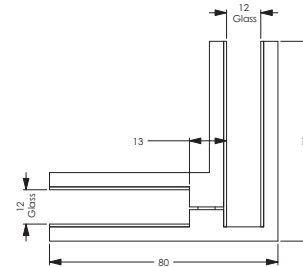

**BCI/BCWM/BC90/BC135** Balustrade clamps

**AVAILABLE FINISHES**

- Polished stainless
- Satin stainless

**TECHNICAL DETAILS**

Suitable for 12mm glass  
316 grade stainless steel  
Supplied with rubber gasket inserts

typical height

**BCI**  
Glass-to-Glass

**BCWM**  
Wall Mount

**BC90**  
90° Corner

**BB70/BB70SQ** Balustrade brackets, wall mount

**AVAILABLE FINISHES**

- Polished stainless
- Satin stainless

**TECHNICAL DETAILS**

**TECHNICAL DETAILS**

Suitable for 10 and 12mm glass  
316 grade stainless steel  
Round and square options

**BBD70**

**BBD70SQ**