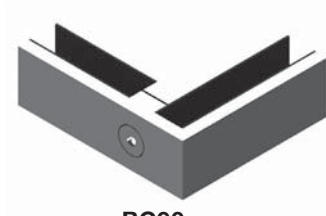

**BCI/BCWM/BC90/BC135** Balustrade clamps

**AVAILABLE FINISHES**

- Polished stainless
- Satin stainless

**TECHNICAL DETAILS**

Suitable for 12mm glass  
316 grade stainless steel  
Supplied with rubber gasket inserts

typical height

**BCI**  
Glass-to-Glass

**BCWM**  
Wall Mount

**BC90**  
90° Corner

**BB70/BB70SQ** Balustrade brackets, wall mount

**AVAILABLE FINISHES**

- Polished stainless
- Satin stainless

**TECHNICAL DETAILS**

**TECHNICAL DETAILS**

Suitable for 10 and 12mm glass  
316 grade stainless steel  
Round and square options

**BBD70**

**BBD70SQ**