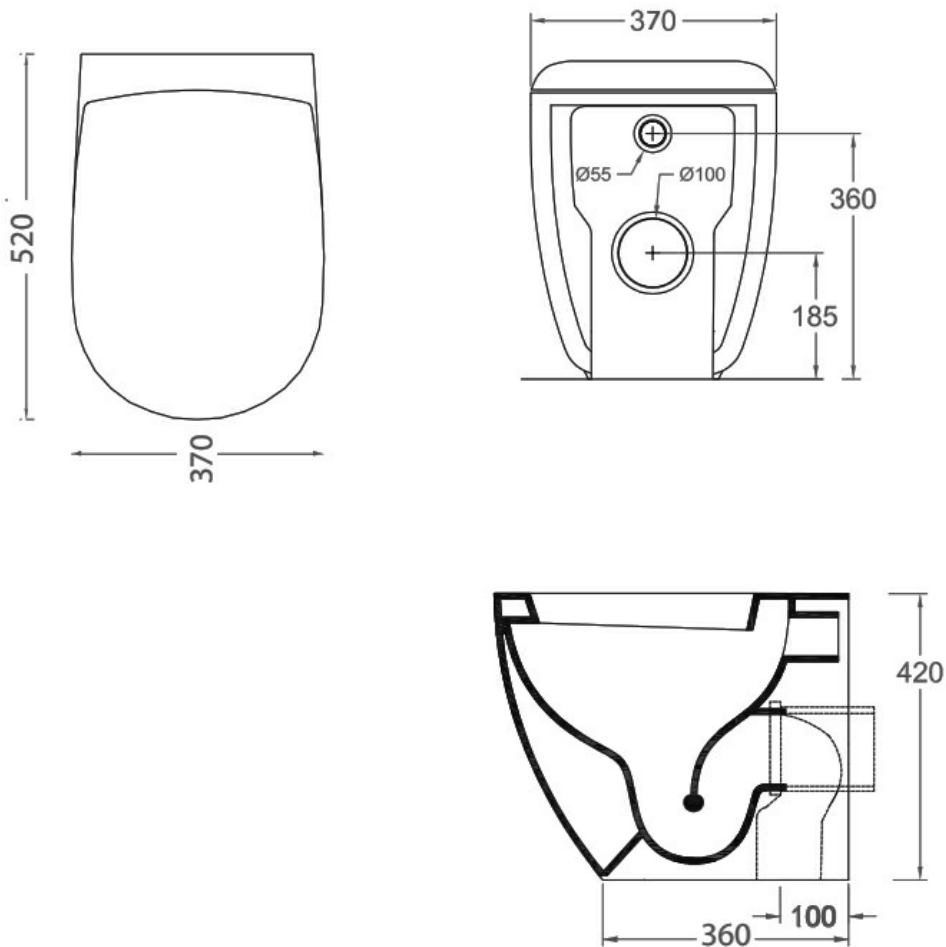

## FILE BTW PAN C/W SOFT CLOSE SEAT

27203.10

\$1345

the.artceram

Residential/Light  
Commercial Use

Suitable for Residential/Light Commercial Use (Kitchens,  
Bathrooms and Laundries in Hotels, Motels and  
Retirement Villages).

5

Guarantee

5 Year Guarantee

Rimless Clean

Hygienic and easy to  
clean

Made in Italy

Designed & Engineered in  
Italy

Inspired by the Italian Studio Meneghello Paoletti, File toilet pans and bidets continue Artceram's tradition of contemporary bathware.