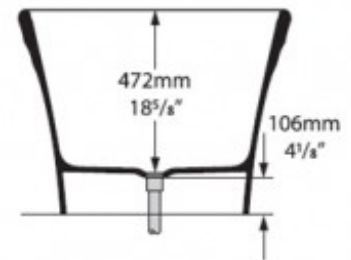

WARNDON FREESTANDING BATH 1702 X 801 X 598

victoria ⊕ albert®

52092.10

\$7729.00

Section BB

Shown with K12/K40 waste kit

Side view

25