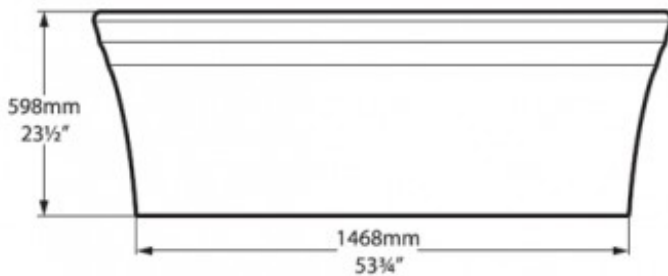

WARNDON FREESTANDING BATH 1702 X 801 X 598

victoria ⊕ albert®

52092.10

\$7729.00

Section BB

Shown with K12/K40 waste kit

Side view

25