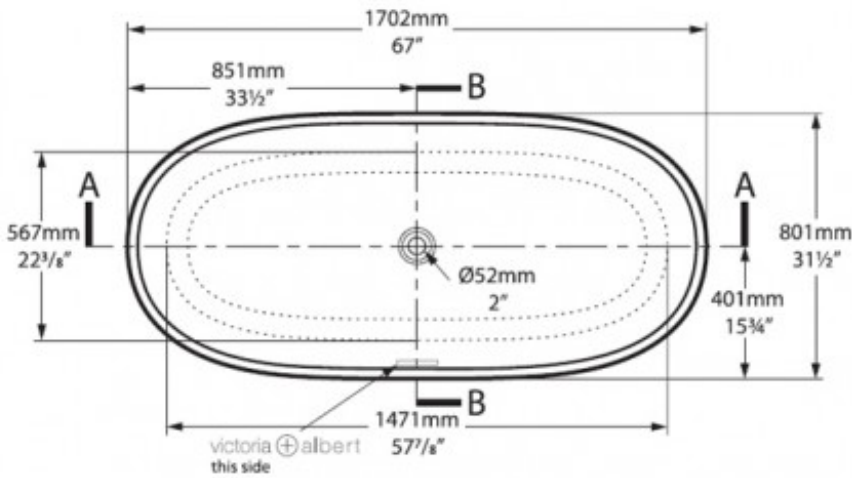

WARNDON FREESTANDING BATH 1702 X 801 X 598

victoria ⊕ albert®

52092.10

\$7729.00

Section BB

Shown with K12/K40 waste kit

Side view

25