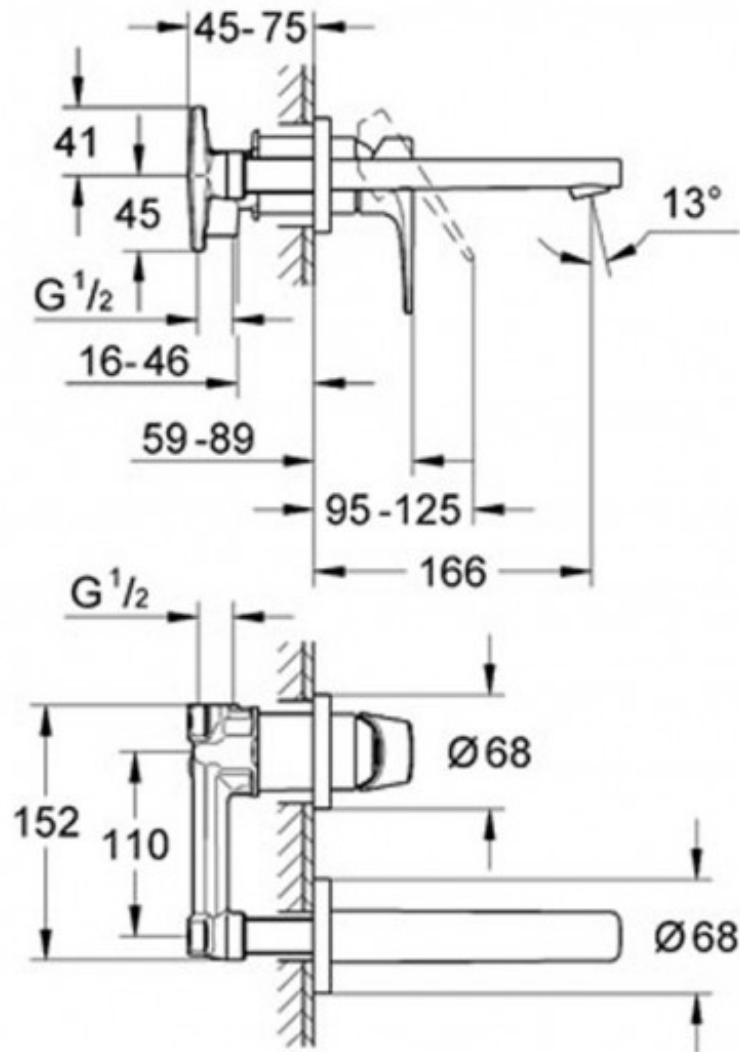

## BAUFLOW 2TH WALL BASIN MIXER CHROME

20287000

\$689.00

15

Guarantee

15 Year Guarantee

1 Star WELS rating.

More than 12 but not more than 16 litres per minute.

---

The flowing transition from spout to body to lever brings movement and vitality to BauFlow. Unfaltering in its execution, this transition unites these three components in a refreshing way. As with all GROHE single-lever mixers, the wide operating angle of the lever handle is perfectly engineered for optimal user comfort across the collection of basin, bath and bidet faucets and shower mixers.