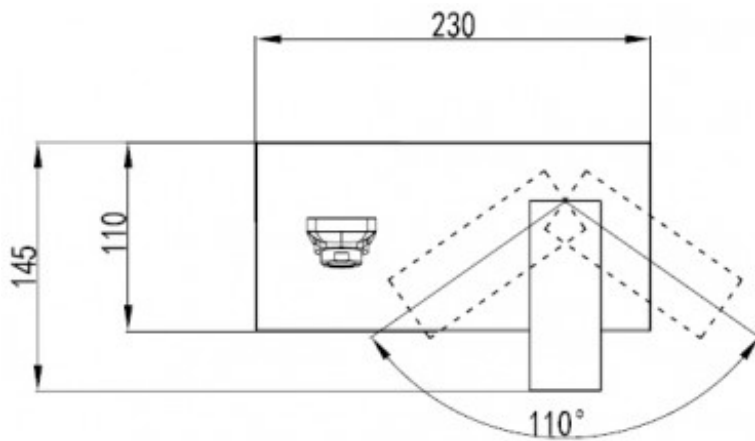

ACUTO WALL MOUNTED BASIN MIXER

ELEMENTI

44338.02

$345.00

5

Guarantee

5 Year Guarantee

5 Star WELS rating

More than 4.5 but not more than 6 litres per minute

Mains Pressure

Suitable for Mains Pressure.

Residential/Light Commercial

Suitable for Residential use

Flawless Finish

Advanced plating provides a durable surface with a long lasting finish

Effortless Control

Advanced cartridge technology provides a wide operating angle and smooth operation

Smooth Flow

Aerator reduces scaling while delivering a smooth even flow