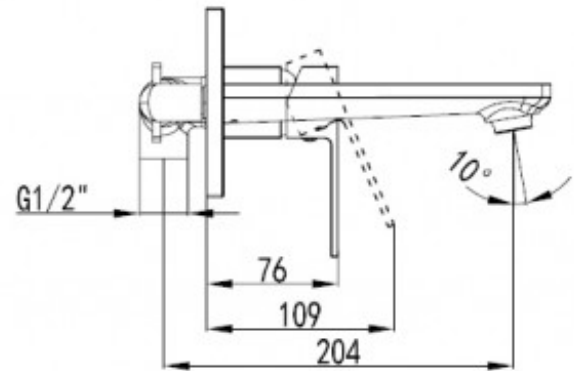

ACUTO WALL MOUNTED BASIN MIXER

ELEMENTI

44338.02

$345.00

5

Guarantee

5 Year Guarantee

5 Star WELS rating

More than 4.5 but not more than 6 litres per minute

Mains Pressure

Suitable for Mains Pressure.

Residential/Light Commercial

Suitable for Residential use

Flawless Finish

Advanced plating provides a durable surface with a long lasting finish

Effortless Control

Advanced cartridge technology provides a wide operating angle and smooth operation

Smooth Flow

Aerator reduces scaling while delivering a smooth even flow