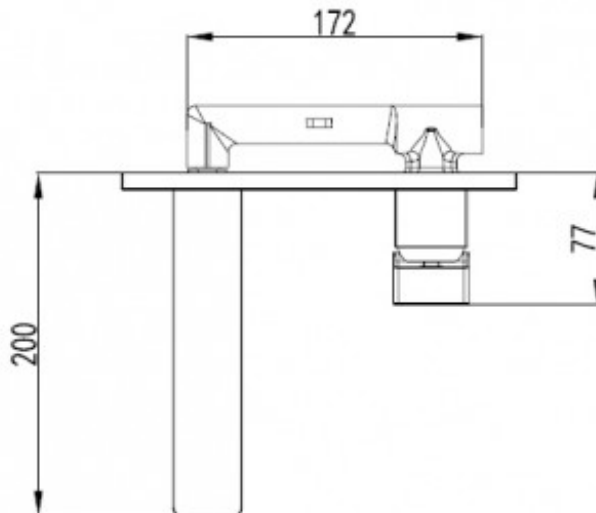

ACUTO WALL MOUNTED BASIN MIXER

ELEMENTI

44338.02

\$345.00

5

Guarantee

5 Year Guarantee

5 Star WELS rating