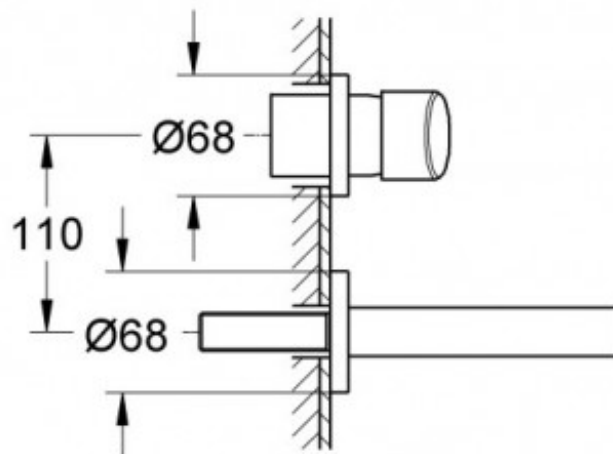

CONCETTO 2TH WALL MOUNTED BASIN MIXER TRIMSET CHROME

19575001

\$455.00

15

Guarantee

15 Year Guarantee

0 Star WELS rating.

More than 16 litres per minute or failing the performance requirements.