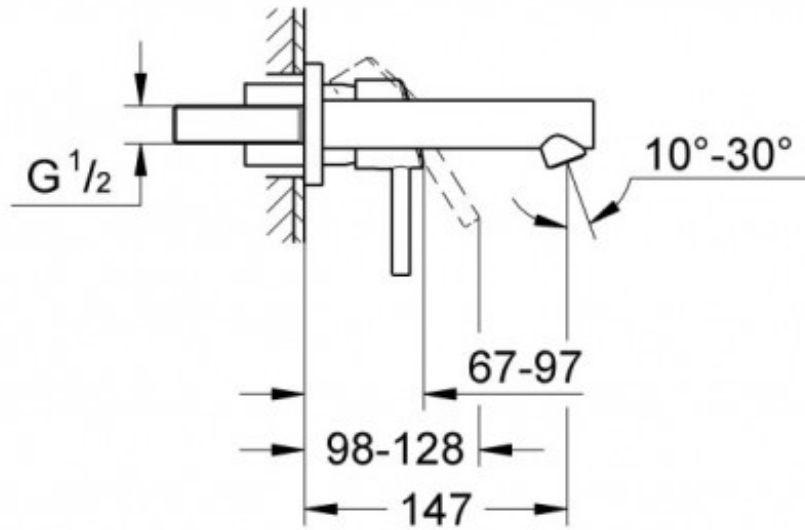

CONCETTO 2TH WALL MOUNTED BASIN MIXER TRIMSET CHROME

19575001

\$455.00

15

Guarantee

15 Year Guarantee

0 Star WELS rating.

More than 16 litres per minute or failing the performance requirements.