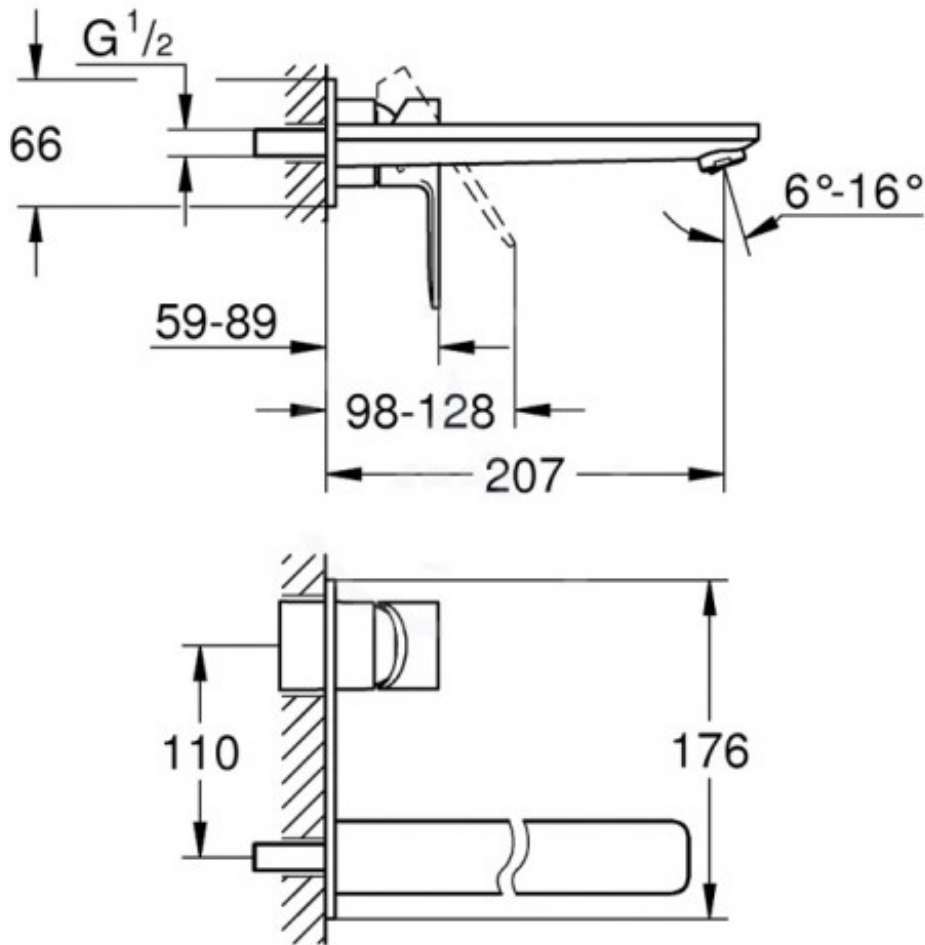

LINEARE NEW WALL BASIN MIXER TRIMSET 207MM CHROME

23444001

\$805.00

15

Guarantee

15 Year Guarantee

Mains Pressure

Suitable for Mains Pressure.

Designed to complement every shape. The cosmopolitan aesthetic of Lineare is minimal yet highly inviting. In keeping with the concept of minimalism, Lineare has been reduced to only the necessary elements to achieve the thinnest possible appearance. The line is based on a composition of two simple geometric structures – cylindrical bodies and thin rectangular forms of the handle and spout create beautiful harmonious compositions