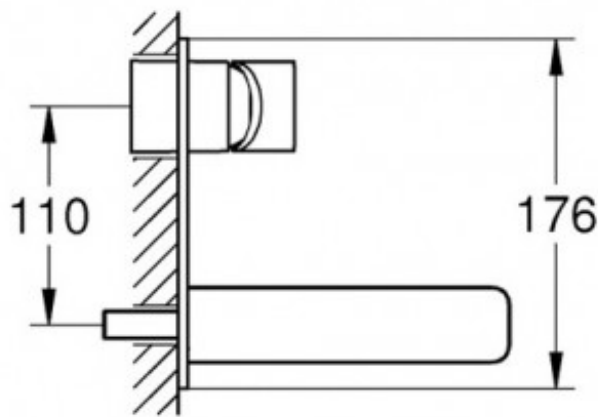

LINEARE NEW WALL BASIN MIXER TRIMSET 149MM CHROME

19409001

\$775.00

15

Guarantee

15 Year Guarantee

Mains Pressure

Suitable for Mains Pressure.

Designed to complement every shape. The cosmopolitan aesthetic of Lineare is minimal yet highly inviting. In keeping with the concept of minimalism, Lineare has been reduced to only the necessary elements to achieve the thinnest possible appearance. The line is based on a composition of two simple geometric structures – cylindrical bodies and thin rectangular forms of the handle and spout create beautiful harmonious compositions.