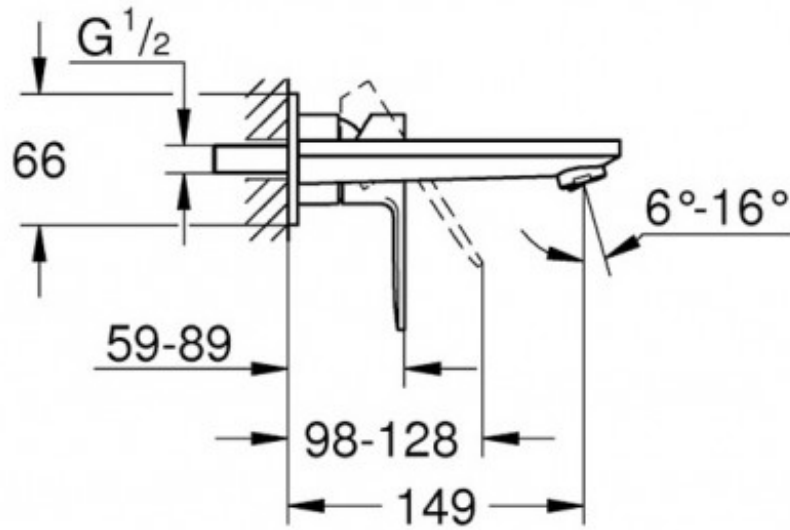

LINEARE NEW WALL BASIN MIXER TRIMSET 149MM CHROME

19409001

\$775.00

15

Guarantee

15 Year Guarantee

Mains Pressure

Suitable for Mains Pressure.

Designed to complement every shape. The cosmopolitan aesthetic of Lineare is minimal yet highly inviting. In keeping with the concept of minimalism, Lineare has been reduced to only the necessary elements to achieve the thinnest possible appearance. The line is based on a composition of two simple geometric structures – cylindrical bodies and thin rectangular forms of the handle and spout create beautiful harmonious compositions.