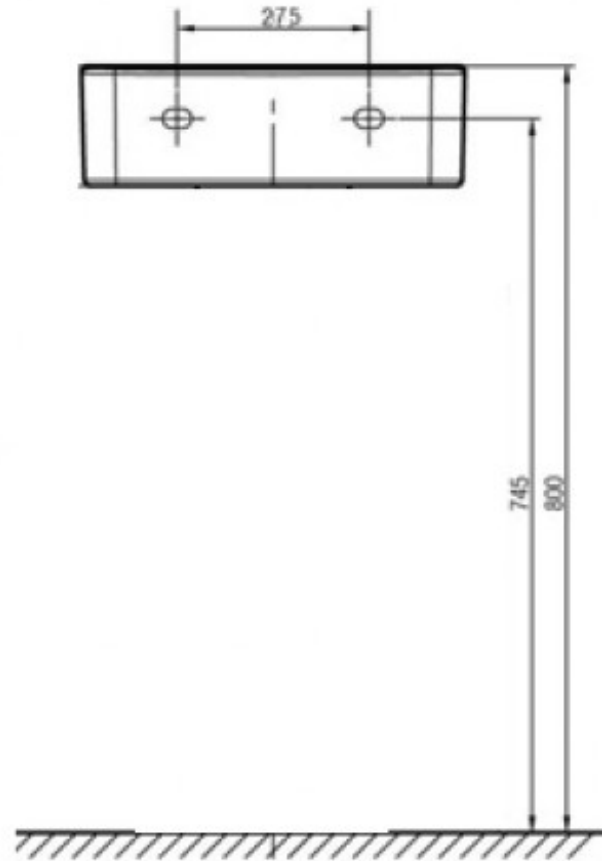

CONCEPT WALL BASIN 550 X 460 1TH

American Standard

13031.10

\$319.00

13040.10 SEMI PEDESTAL

	Guarantee	7 Year Guarantee
	Taphole	1 Tap Hole
	Dimensions	550 (L) x 460 (W) x 140 (H)mm
	Residential/Light Commercial	Suitable for Residential/Light Commercial Use (Kitchens, Bathrooms and Laundries in Motels, Hotels and Retirement Villages)
	Hand Finished	Hand Finished Vitreous China.
	Includes Overflow	

The modern bathroom design is manifested as hard edged minimalism, but there is a noticeable significant shift toward something softer. Crisp outer edges combine with soft interiors to produce sleek solutions. Hard and soft combined, references the minimal hard edge with a soft flowing contemporary reference. Organic & sculptural.