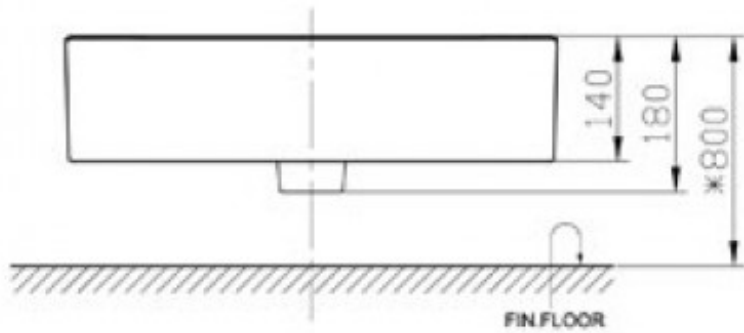

CONCEPT WALL BASIN 550 X 460 1TH

American Standard

13031.10

\$319.00

13040.10 SEMI PEDESTAL

	Guarantee	7 Year Guarantee
	Taphole	1 Tap Hole
	Dimensions	550 (L) x 460 (W) x 140 (H)mm
	Residential/Light Commercial	Suitable for Residential/Light Commercial Use (Kitchens, Bathrooms and Laundries in Motels, Hotels and Retirement Villages)
	Hand Finished	Hand Finished Vitreous China.
	Includes Overflow	

The modern bathroom design is manifested as hard edged minimalism, but there is a noticeable significant shift toward something softer. Crisp outer edges combine with soft interiors to produce sleek solutions. Hard and soft combined, references the minimal hard edge with a soft flowing contemporary reference. Organic & sculptural.