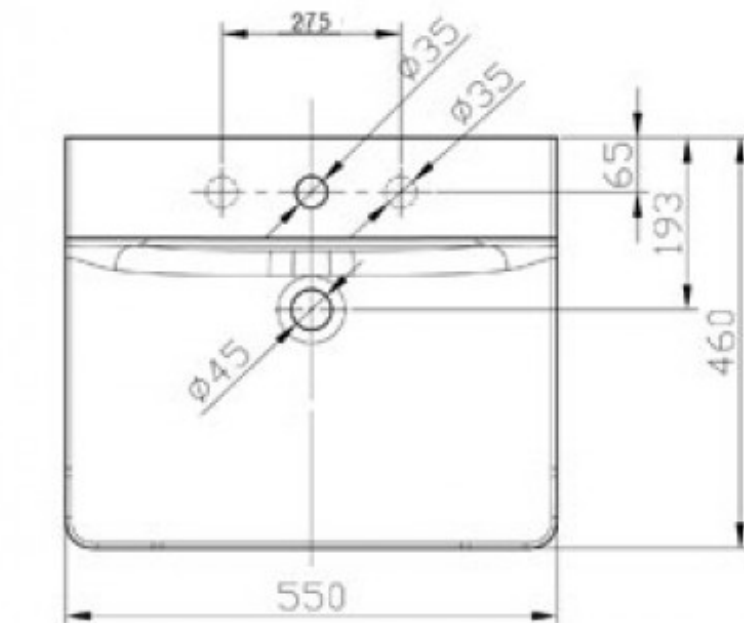

CONCEPT WALL BASIN 550 X 460 1TH

American Standard

13031.10

\$319.00

13040.10 SEMI PEDESTAL

	Guarantee	7 Year Guarantee
	Taphole	1 Tap Hole
	Dimensions	550 (L) x 460 (W) x 140 (H)mm
	Residential/Light Commercial	Suitable for Residential/Light Commercial Use (Kitchens, Bathrooms and Laundries in Motels, Hotels and Retirement Villages)
	Hand Finished	Hand Finished Vitreous China.
	Includes Overflow	