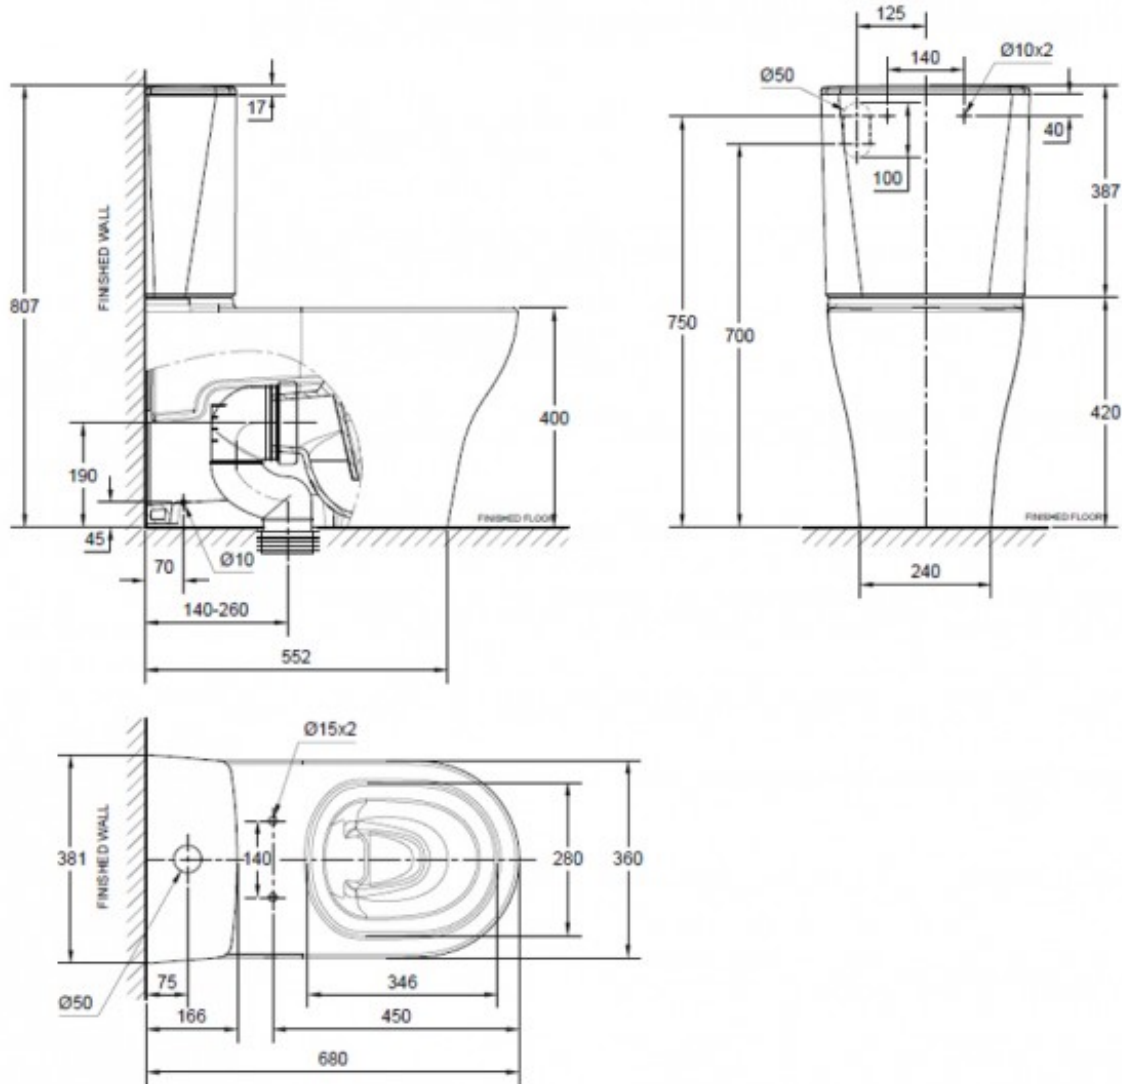

CYGNET HYGIENE SQ CISTERN CC BTW SUITE TOP INLET SOFT  
CLOSE

*American Standard*

12771.10  
\$1099.00

1

Guarantee

1 Year Guarantee on toilet seat and cistern parts

10

Guarantee

BTW CC Toilet Suite

The back to wall (BTW) close coupled (CC) toilet suite adds a streamlined, modern look to any bathroom. Positioned flush with the wall, there is no gap behind and all waste and inlet pipes are concealed, with the cistern then positioned above the bowl.

Dual Flush

A Dual flush toilet provides the user with two flushing options (Full flush & half flush). Both practical and water efficient.

A sophisticated European design that blends straight lines with sweeping curves, the American Standard Cygnet Neu Hygiene has a compact short projection making it ideal for small bathroom spaces. Bringing American Standard's high-quality design and innovation, this square toilet features a bottom inlet with a soft close seat. The square design cistern sits perfectly on top of the sweeping lines of the pan, helping you to bring innovative and sophisticated European styling to your home.