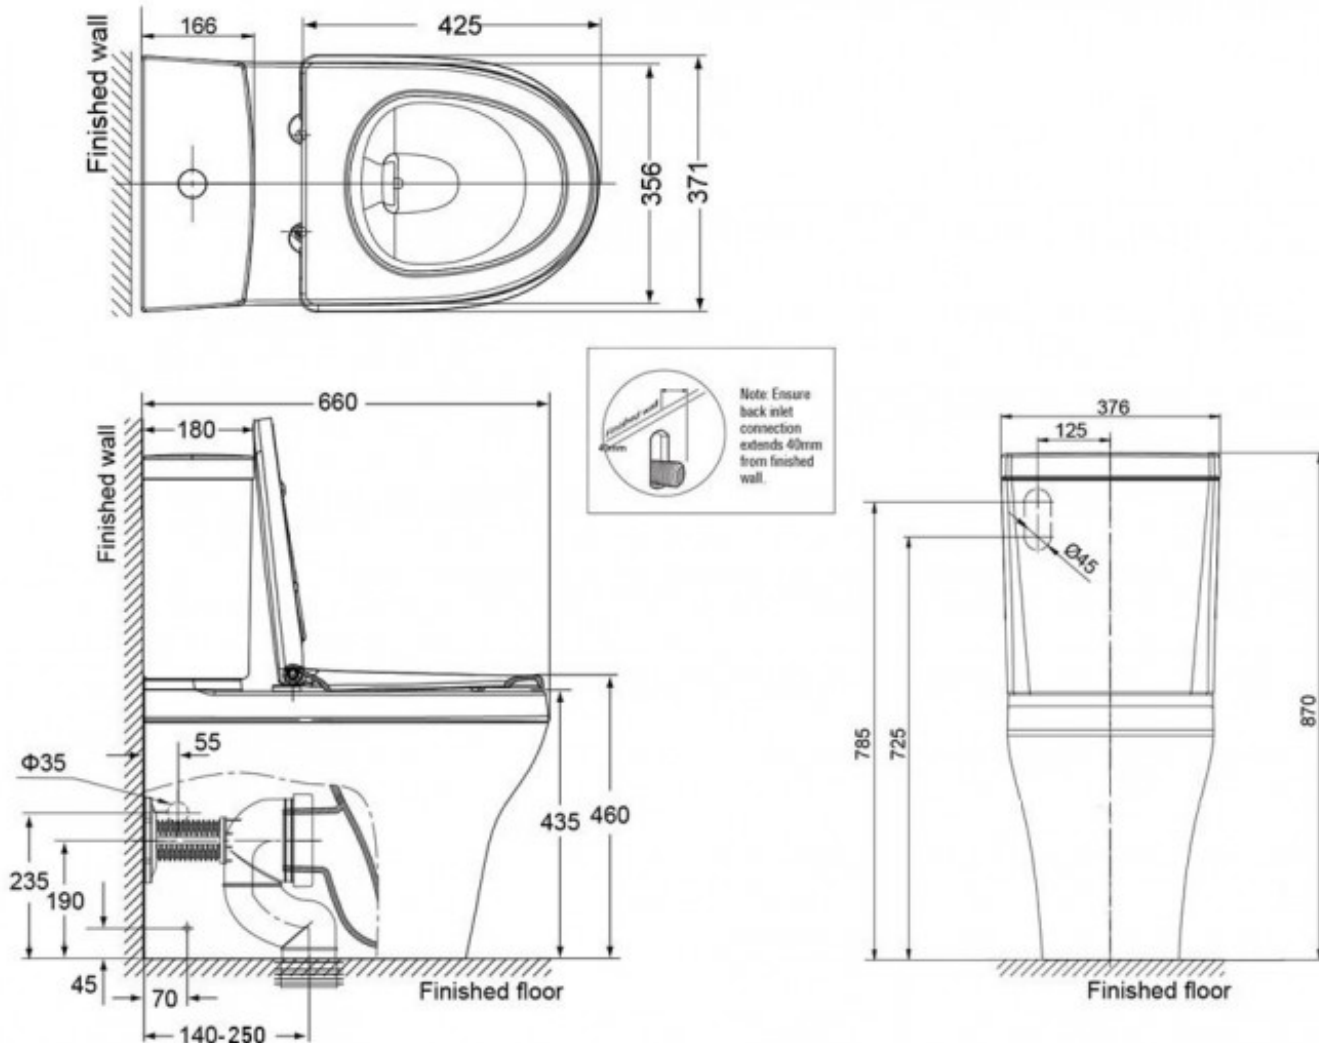

CYGNET OVERHEIGHT SQUARE CC BTW TOILET SUITE - TOP INLET
SOFT CLOSE SEAT

American Standard

12981.10
\$1085.00

1	Guarantee	1 Year Guarantee on toilet seat & cistern parts/fittings
10	Guarantee	10 Year Guarantee
	4 Star WELS rating (Toilets)	Allows for a 4.5 litre large flush and a 3 litre half flush
	Residential/Light Commercial	Suitable for Residential/Light Commercial Use (Kitchens, Bathrooms and Laundries in Motels, Hotels and Retirement Villages)
	Skirted Design	Premium design allows for quick and easy exterior cleaning.
	Hand Finished	Hand Finished Vitreous China.

Overheight Toilet

With a pan and seat up to 40mm higher than standard toilets, the overheight toilet allows for easy transfer on and off the seat. This not only makes life easier as we increase in age, but is ideal for the elderly and those with restricted movement.

BTW CC Toilet Suite

The back to wall (BTW) close coupled (CC) toilet suite adds a streamlined, modern look to any bathroom. Positioned flush with the wall, there is no gap behind and all waste and inlet pipes are concealed, with the cistern then positioned above the bowl.

Dual Flush

A Dual flush toilet provides the user with two flushing options (Full flush & half flush). Both practical and water efficient.

A sophisticated European design that blends straight lines with sweeping curves.