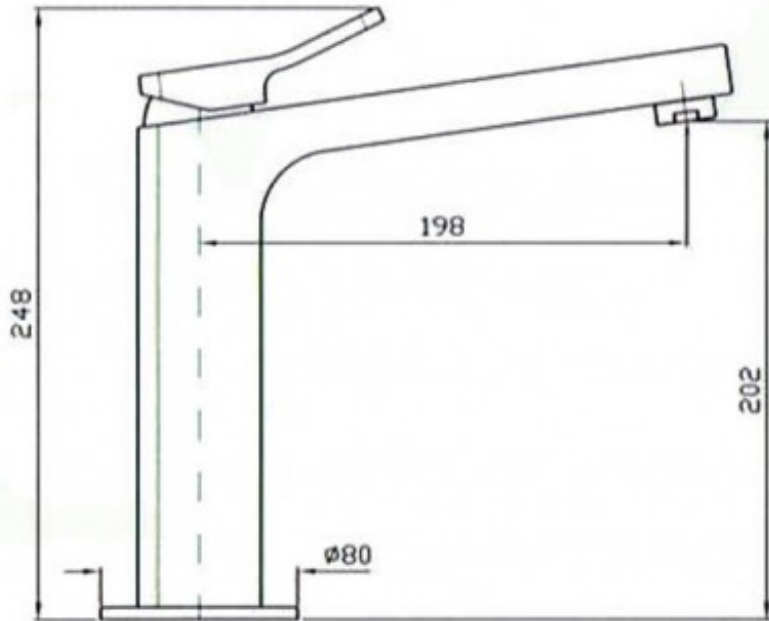

SOFT KITCHEN MIXER SWIVEL BASE CHROME

ZUCCHETTI.

ZP7289
\$3295.00

	Guarantee	5 Year Guarantee
	4 Star WELS rating	More than 6.0 but not more than 7.5 litres per minute.
	Mains Pressure	Suitable for Mains Pressure.
	Residential Use	Suitable for Residential/Light Commercial Use (Kitchens, Bathrooms and Laundries in Motels, Hotels and Retirement Villages)
	Made in Italy	
	Swivel Spout	