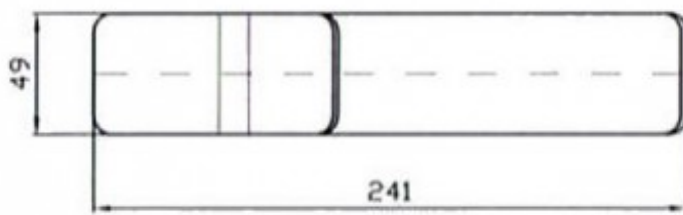

SOFT KITCHEN MIXER SWIVEL BASE CHROME

ZUCCHETTI.

ZP7289
\$3295.00

	Guarantee	5 Year Guarantee
	4 Star WELS rating	More than 6.0 but not more than 7.5 litres per minute.
	Mains Pressure	Suitable for Mains Pressure.
	Residential Use	Suitable for Residential/Light Commercial Use (Kitchens, Bathrooms and Laundries in Motels, Hotels and Retirement Villages)
	Made in Italy	
	Swivel Spout	