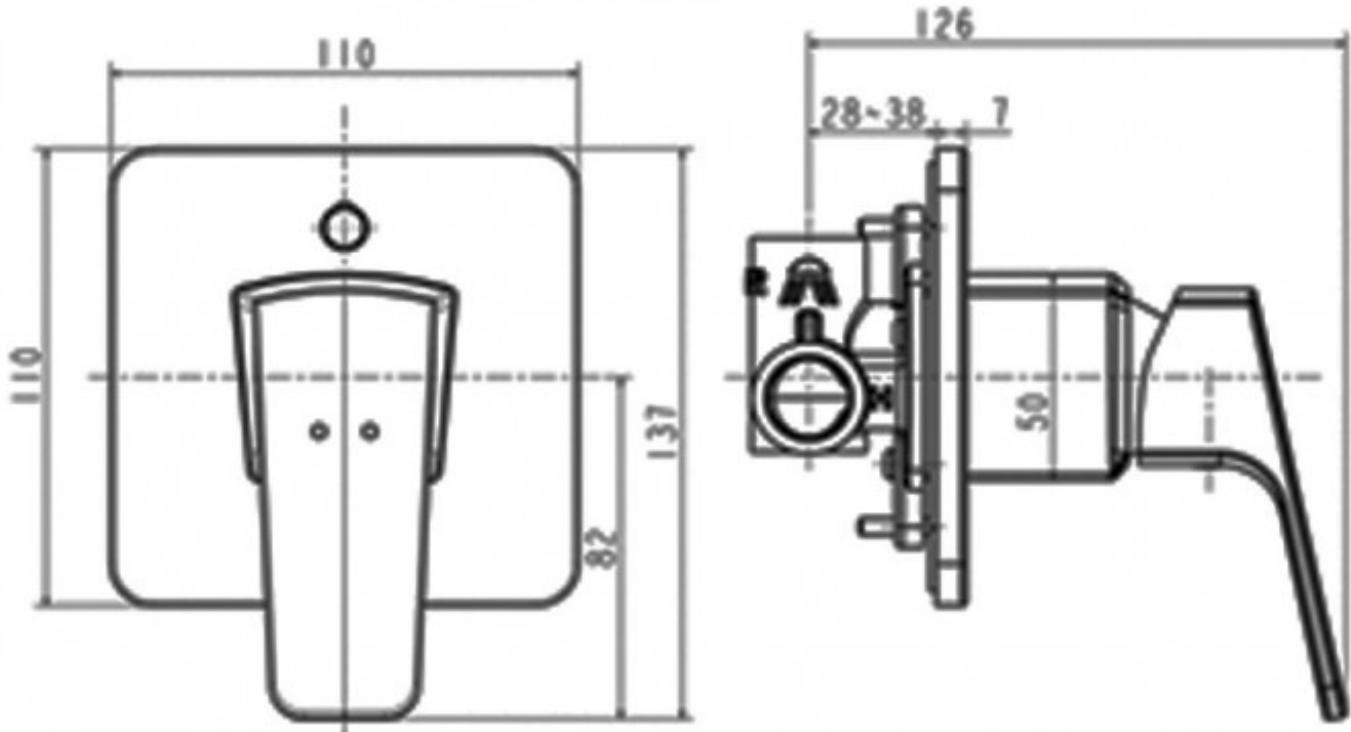

CONCEPT SQUARE SHOWER MIXER CHROME

American Standard

34270.02

\$269.00

Dripfree Guarantee

Drip Free Guarantee for Life of Mixer. Terms & Conditions apply.

Guarantee

7 Year Guarantee