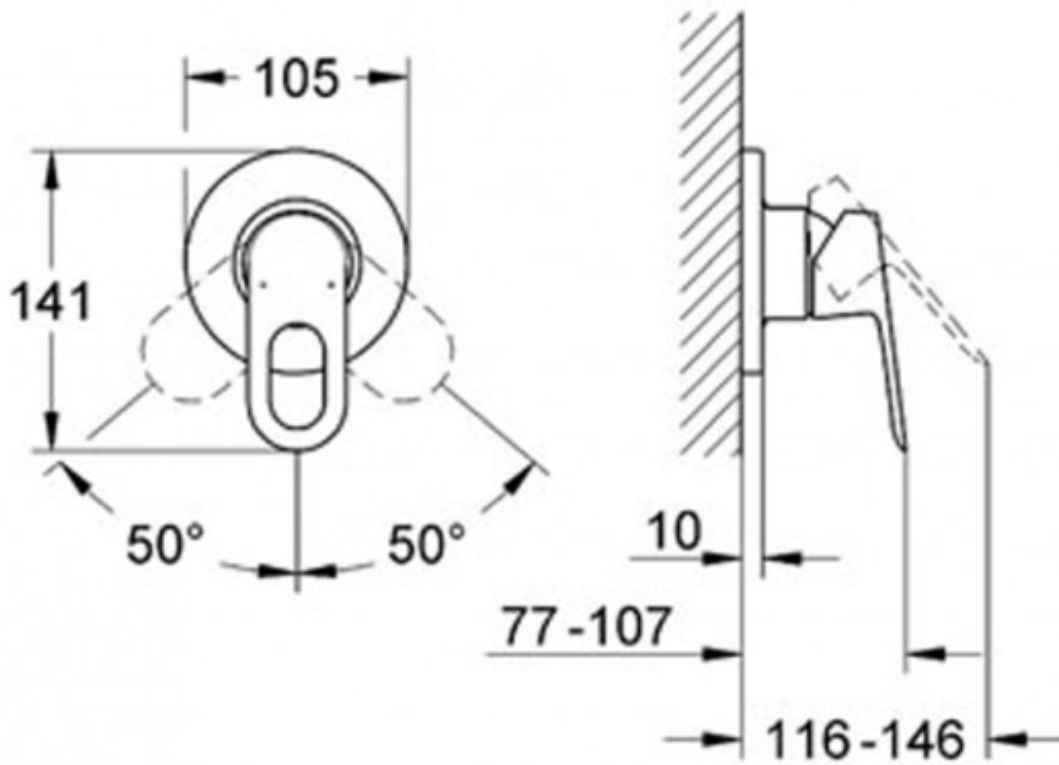

BAULOOP SHOWER MIXER C/W VALVE

29042000

\$329.00

15

Guarantee

15 Year Guarantee

Mains Pressure

Suitable for Mains Pressure.

Grohe Quality

Designed & Engineered in Germany

BauLoop brings lightness to its surroundings through its striking loop-shaped lever handle and cylindrical body. Featuring the signature GROHE design elements, the collection carries its minimalist design ethos over a number of draw-off points and includes a faucet for vessel basins.