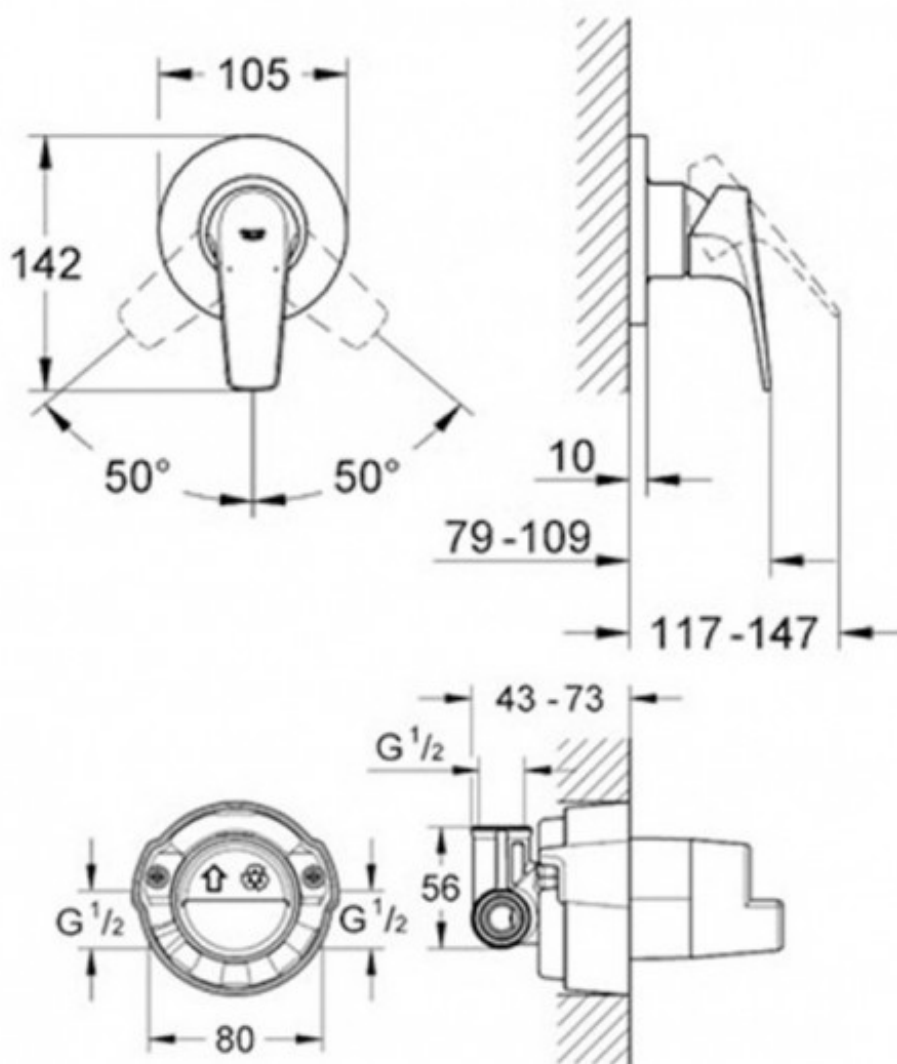

## BAUFLOW SHOWER MIXER INCL VALVE CHROME

29046000

\$329.00

15

Guarantee

15 Year Guarantee

Mains Pressure

Suitable for Mains Pressure.

Grohe Quality

Designed & Engineered in Germany

The flowing transition from spout to body to lever brings movement and vitality to BauFlow. Unfaltering in its execution, this transition unites these three components in a refreshing way. As with all GROHE single-lever mixers, the wide operating angle of the lever handle is perfectly engineered for optimal user comfort across the collection of basin, bath and bidet faucets and shower mixers.