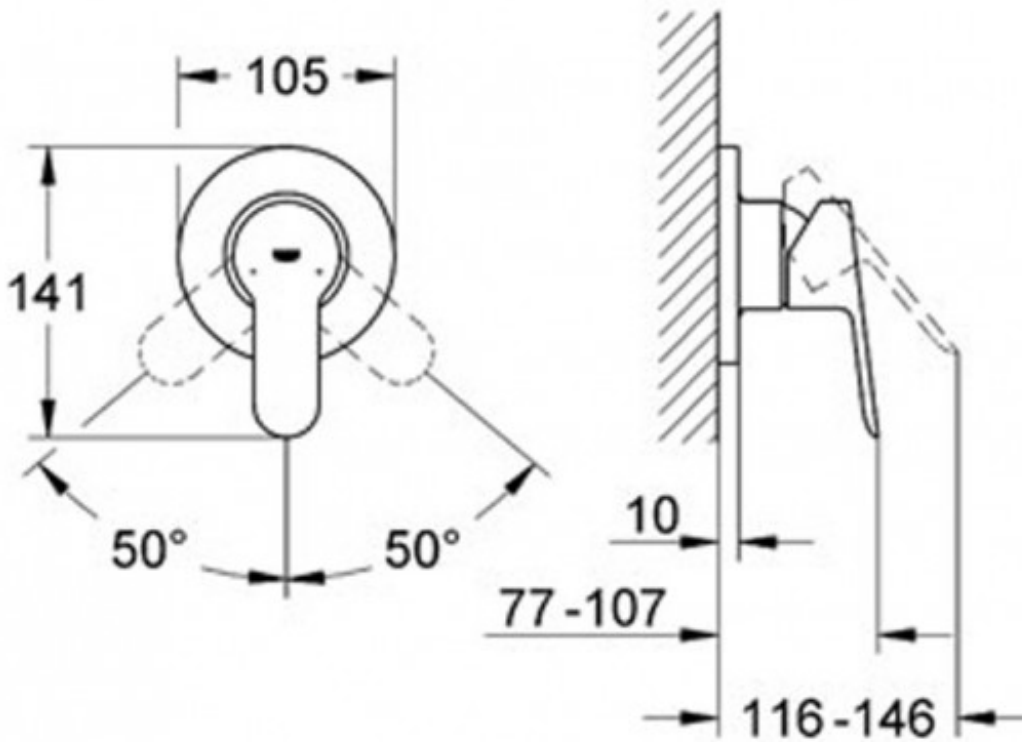

BAUEDGE SHOWER MIXER INCL VALVE CHROME

29040000

$329.00

15

Guarantee

15 Year Guarantee

Residential/Light Commercial

Suitable for residential & light commercial use.

Grohe SilkMove

Smoothest handling for effortless precision and ultimate comfort for a lifetime.

Grohe StarLight

Made-to-last surfaces ranging from precious matt to shiny like a diamond.