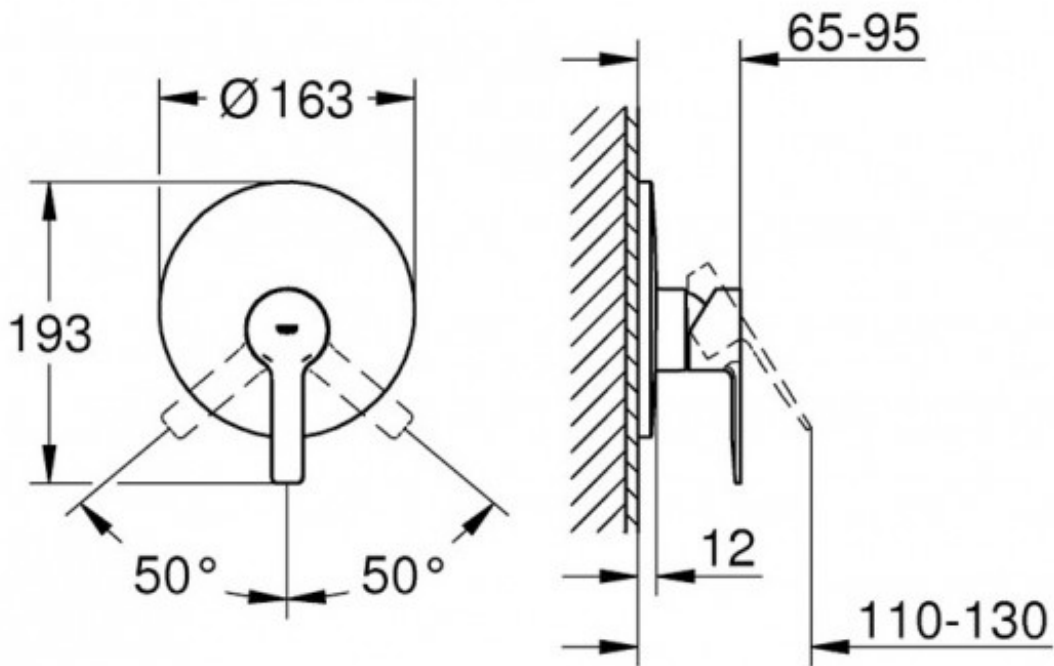

LINEARE NEW SHOWER MIXER TRIMSET CHROME

19296001

\$196.00

15

Guarantee

15 Year Guarantee

Mains Pressure

Suitable for Mains Pressure.

Designed to complement every shape. The cosmopolitan aesthetic of Lineare is minimal yet highly inviting. In keeping with the concept of minimalism, Lineare has been reduced to only the necessary elements to achieve the thinnest possible appearance. The line is based on a composition of two simple geometric structures – cylindrical bodies and thin rectangular forms of the handle and spout create beautiful harmonious compositions.