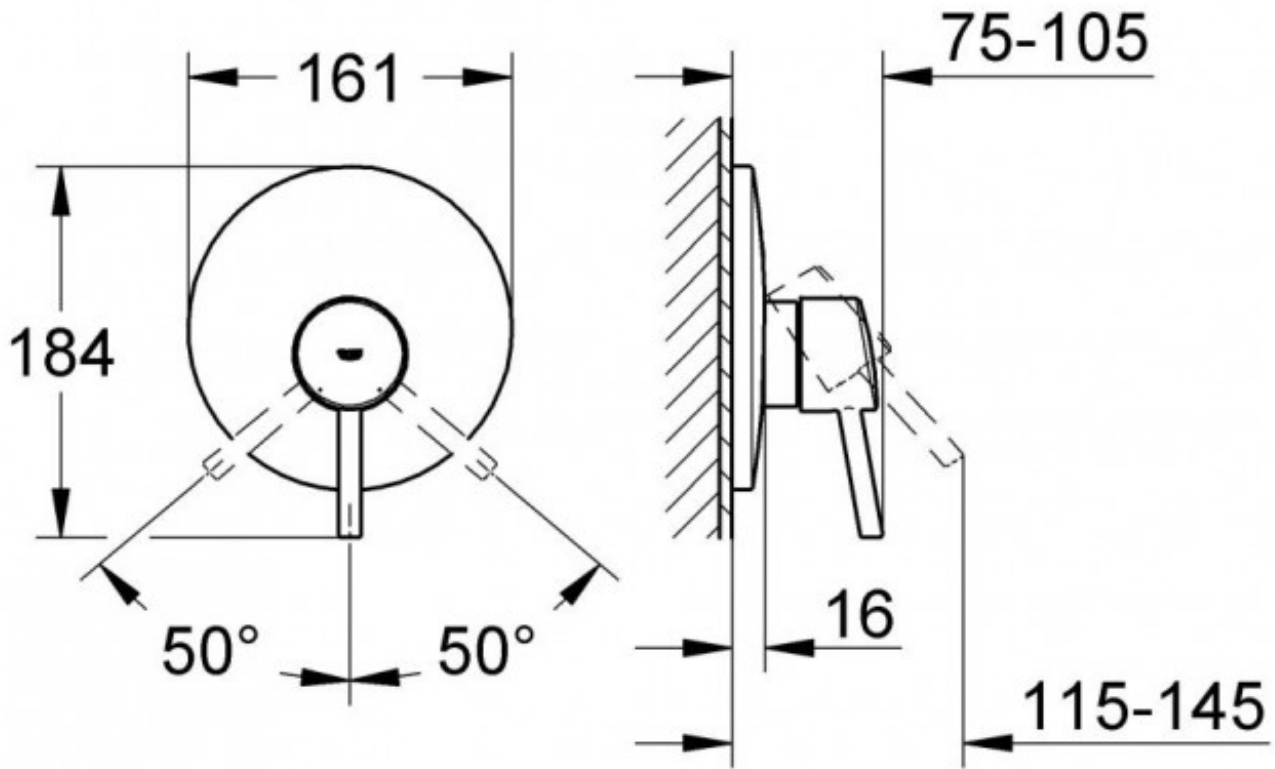

CONCETTO SHOWER MIXER TRIMSET CHROME

19345001

\$209.00

15

Guarantee

15 Year Guarantee

Mains Pressure

Suitable for Mains Pressure.