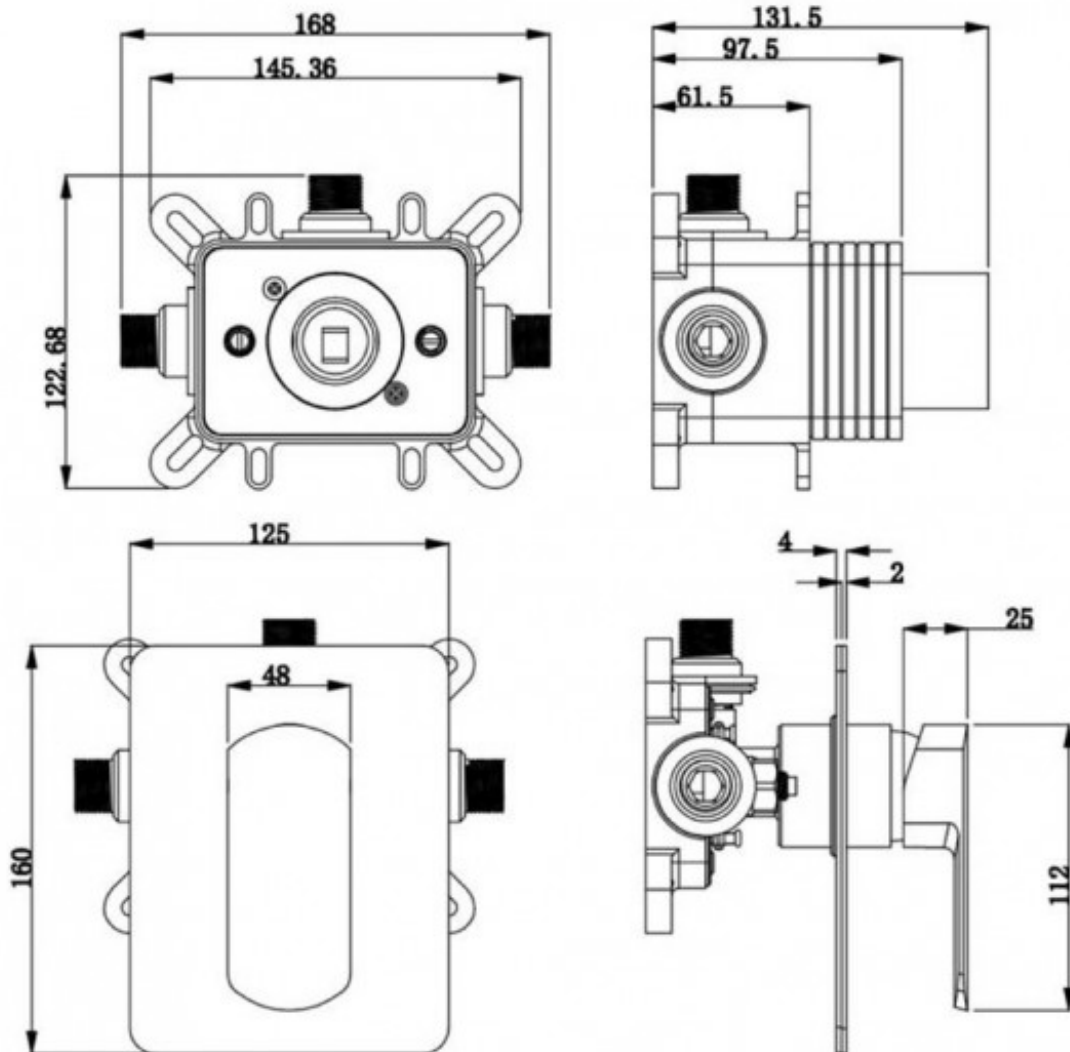

ION SHOWER MIXER CHROME

ELEMENTI

44270.02
$345.00