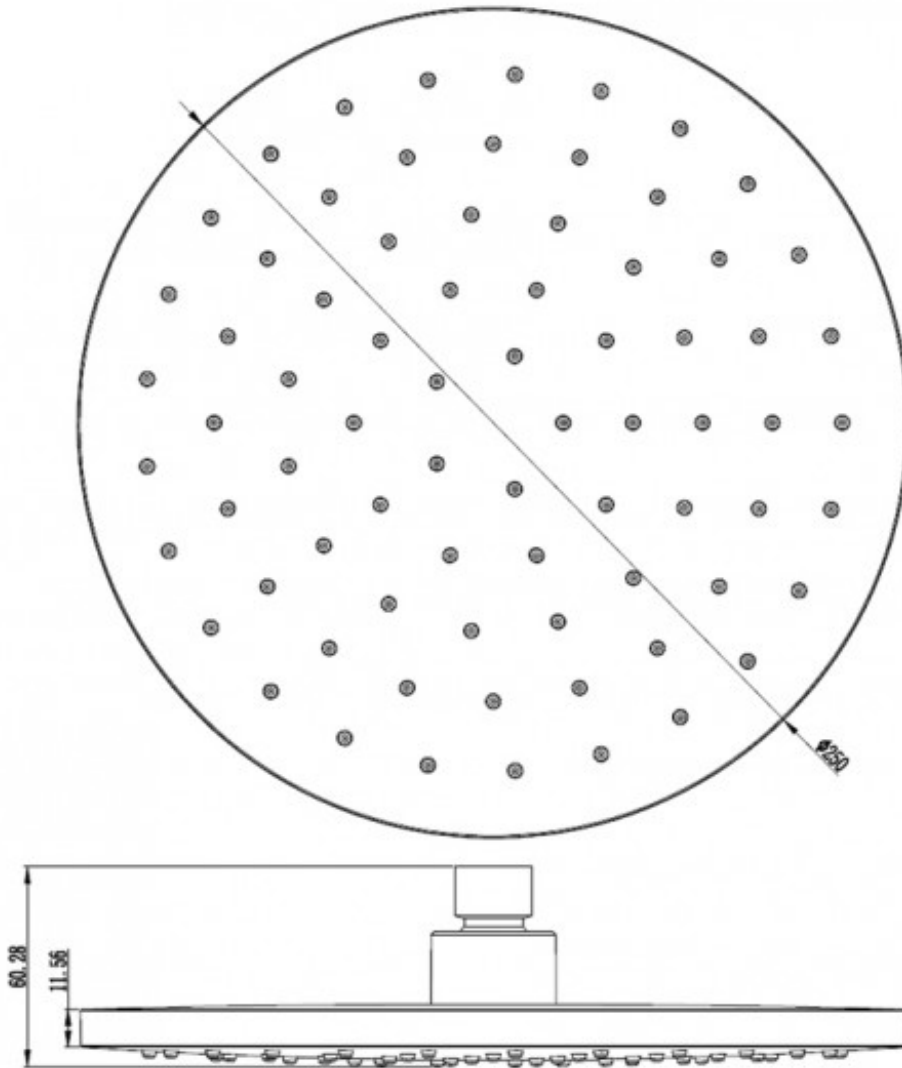

## SPLASH PLUS SHOWER HEAD 250MM CHROME

ELEMENTI

40219.02  
\$215.00

<b>2</b>	Guarantee	2 Year Guarantee on non chrome Finish
<b>5</b>	Guarantee	5 Year Guarantee
	3 Star WELS rating	More than 7.5 but not more than 9 litres per minute.
	Mains Pressure	Suitable for Mains Pressure.
	Residential/Light Commercial	Suitable for Residential use
	Flawless Finish	Advanced plating provides a durable surface with a long lasting finish
	Aqua Air Technology	Air injected water offers a better showering experience using up to 50% less water. The air and water mix provides superb flow performance that is both soft and invigorating.

**Adjustable Fixation**

Ideal for renovations, many of our slide rails have adjustable fixings allowing you to fit existing fixings of the slide shower you are replacing.

**Hardened Durable Finish**

Black & Brushed Nickel Finishes involve a sprayed on Acrylic coating that is oven dried to produce the hardened durability finished product.