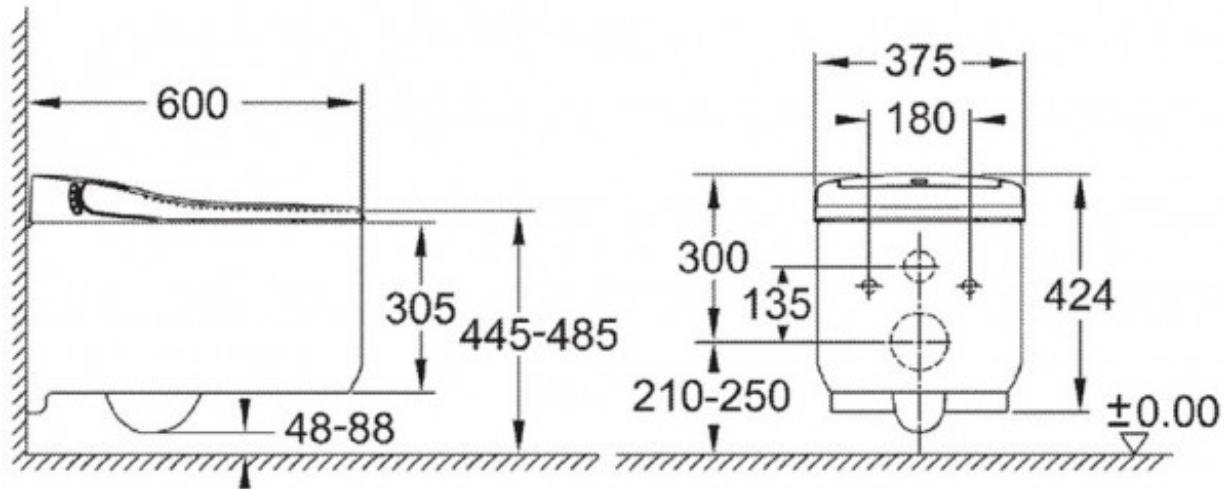

## SENSIA ARENA WALL MOUNTED SHOWER TOILET

39354SH0

\$5175.00

<b>2</b>	Guarantee	2 Year Guarantee on seat & remote control
<b>20</b>	Guarantee	20 Year Guarantee on ceramic
	Residential/Light Commercial	Suitable for residential & light commercial use.
	Grohe Automatic Cleaning	Spray arm heads are cleaned before and after each use.
	Grohe Massage Spray	The massage spray allows you to alternate between soft and strong spray strength - for a soothing pulsating massage effect.
	Grohe Exchangeable Spray Head	The spray arm can be easily replaced
	Grohe Adjustable Spray Pressure	Your preferred water pressure. From soft and soothing to a forceful spray, pick the power setting that suits you.