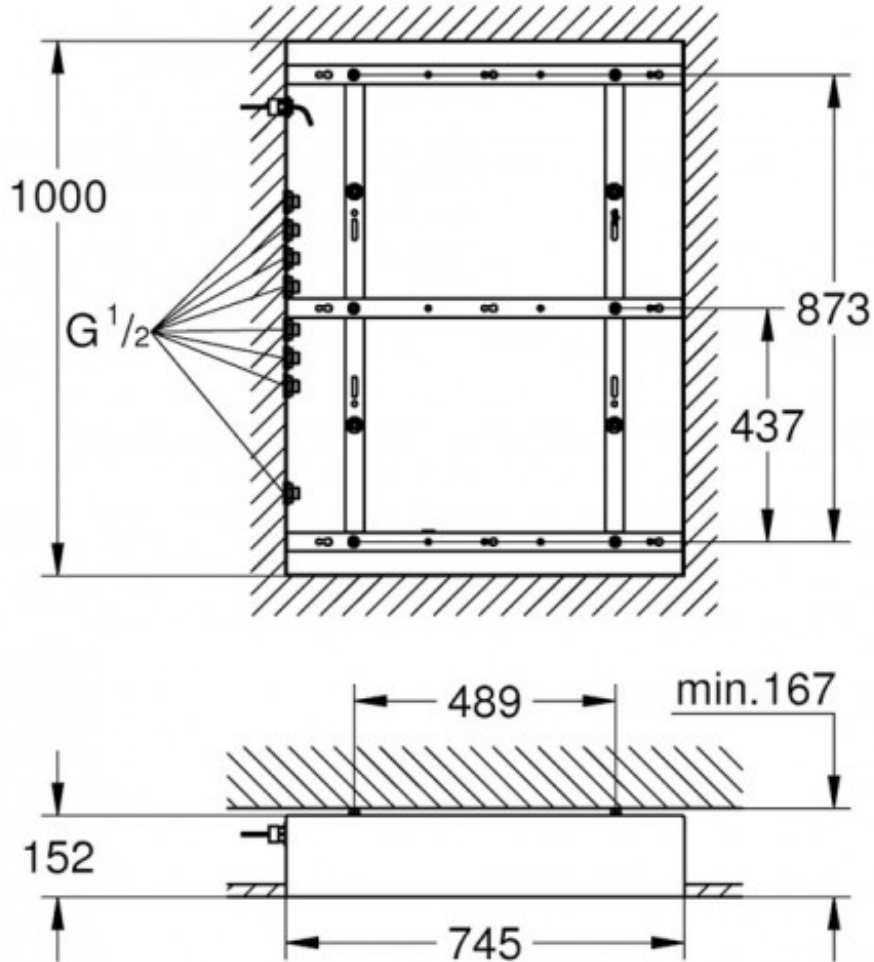

ROUGH IN SET FOR F SERIES 40" AQUASYMPHONY

26376001

\$5435.00

Residential/Light Commercial

Suitable for Residential/Light Commercial Use (Kitchens, Bathrooms and Laundries in Motels, Hotels and Retirement Villages)