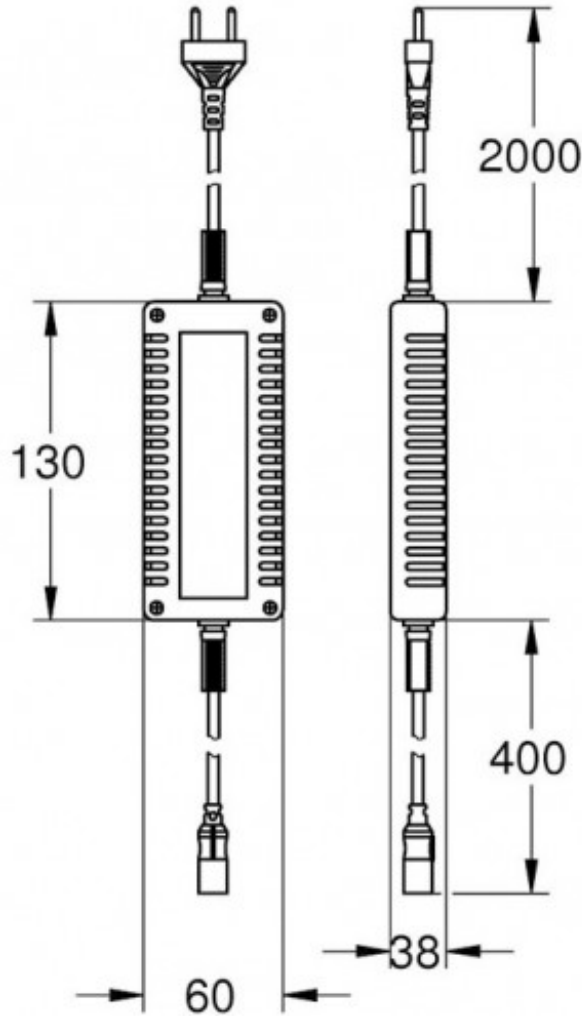

# F DIGITAL DELUXE POWER SUPPLY BASE UNIT BOX

42429000  
\$335.00

Residential/Light Commercial

Suitable for Residential/Light Commercial Use (Kitchens, Bathrooms and Laundries in Motels, Hotels and Retirement Villages)