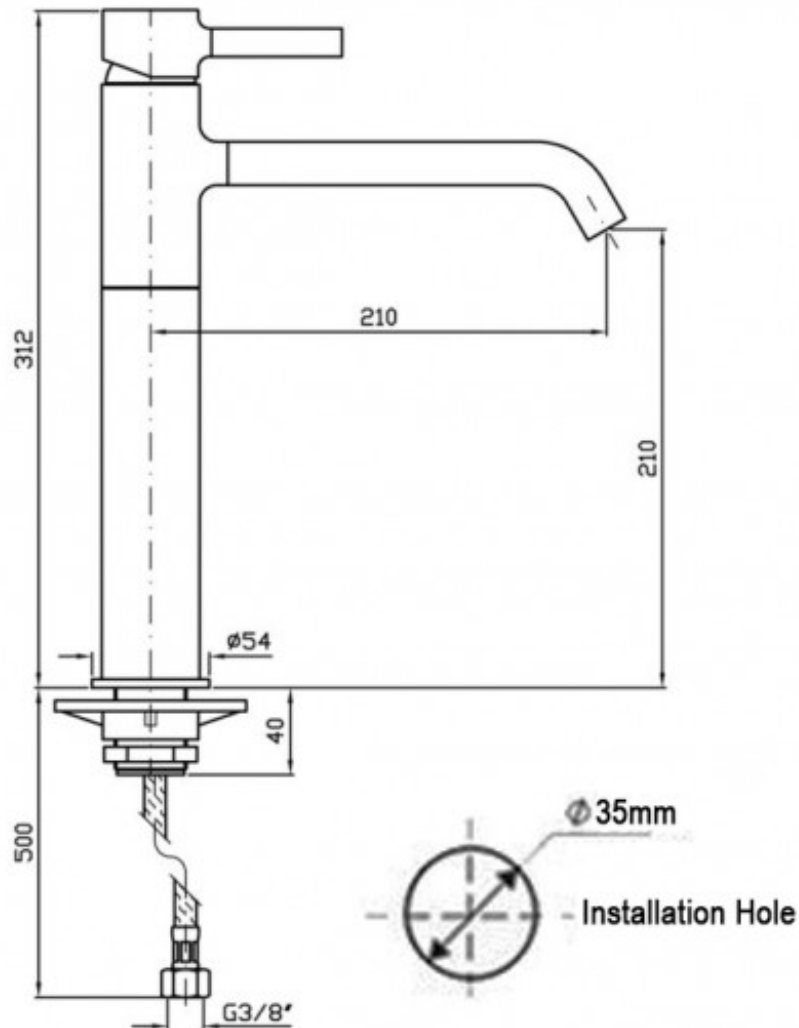

PAN TALL KITCHEN MIXER CHROME

ZUCCHETTI.

ZP6259
\$1595.00

	Guarantee	1 Year Guarantee on non chrome finish
	Guarantee	5 Year Guarantee
	5 Star WELS rating	More than 4.5 but not more than 6 litres per minute
	Mains Pressure	Suitable for Mains Pressure.
	Residential/Light Commercial	Suitable for Residential/Light Commercial Use (Kitchens, Bathrooms and Laundries in Motels, Hotels and Retirement Villages)
	PVD Finish	PVD (Physical Vapour Disposition) is a metal-spray coating in the form of very thin layers, deposited with highly innovative technologies. Very High Surface Hardness HV > 1800
	Made in Italy	

Swivel Spout

The Pan collection uses classical archetypes to develop aesthetics and new, completely original styles. Pan is focused on connecting the vertical and horizontal elements.