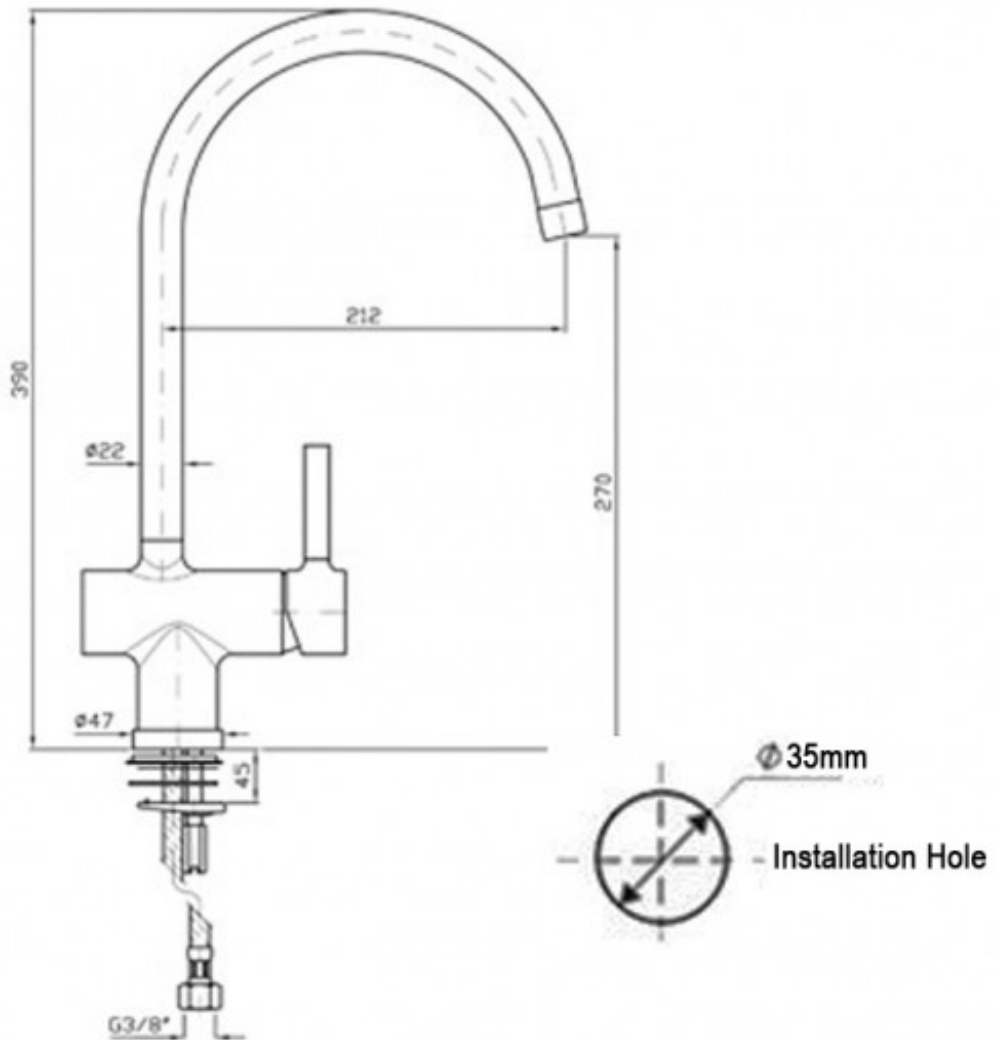

PAN GOOSE NECK KITCHEN MIXER CHROME

ZUCCHETTI.

ZP6284
\$1645.00

1	Guarantee	1 Year Guarantee on non chrome finish
5	Guarantee	5 Year Guarantee
	4 Star WELS rating	More than 6.0 but not more than 7.5 litres per minute.
	Mains Pressure	Suitable for Mains Pressure.
	Residential Use	Suitable for Residential/Light Commercial Use (Kitchens, Bathrooms and Laundries in Motels, Hotels and Retirement Villages)
	Made in Italy	
	Swivel Spout	

The Pan collection uses classical archetypes to develop aesthetics and new, completely original styles. Pan is focused on connecting the vertical and horizontal elements.