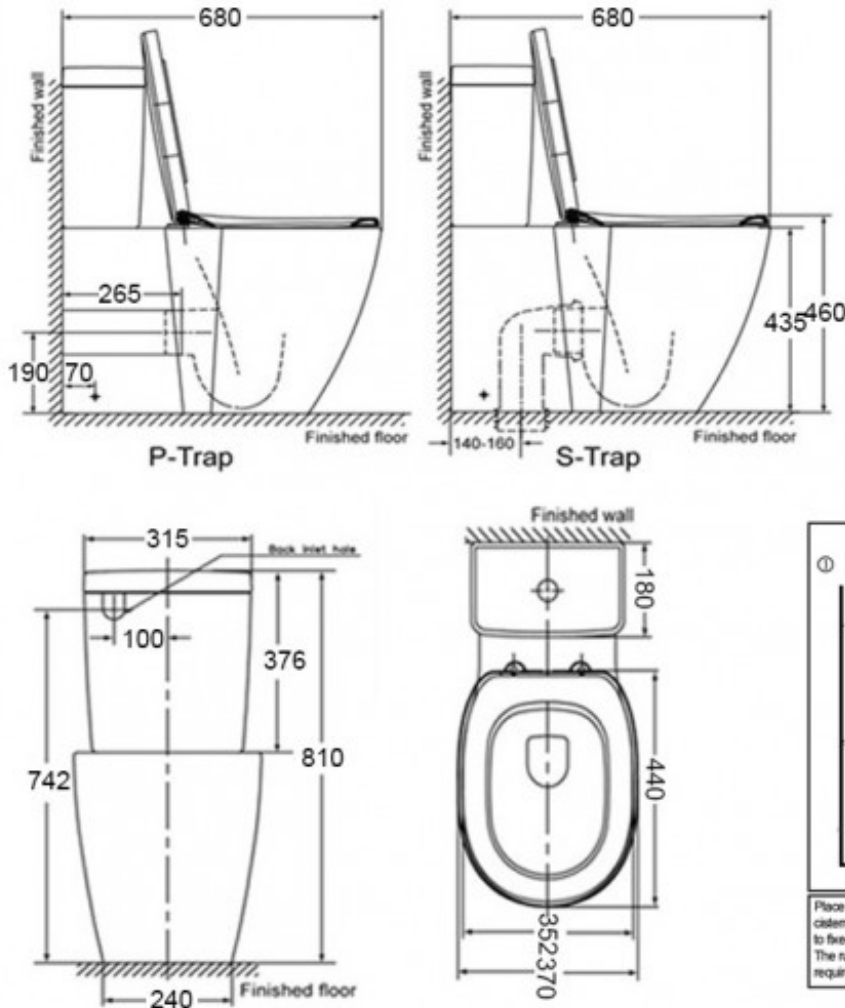

CONCEPT OVERHEIGHT CC BTW TOILET SUITE SOFT CLOSE SEAT

American Standard

13045.10
\$1215.00

	Guarantee	7 Year Guarantee
	4 Star WELS rating (Toilets)	Allows for a 4.5 litre large flush and a 3 litre half flush
	Residential/Light Commercial	Suitable for Residential/Light Commercial Use (Kitchens, Bathrooms and Laundries in Motels, Hotels and Retirement Villages)
	Commercial Use	Suitable for commercial use.
	Skirted Design	Premium design allows for quick and easy exterior cleaning.
	Hand Finished	Hand Finished Vitreous China.
	Quick Release	Seat can easily be removed and just as easily reattached in an instant.

Set Out: S Pan

140 - 160mm

Set Out: P Pan

190mm

Soft Close Seat

The Soft Close automatic closure system finally puts an end to noisy closing WC seats. Just a fingertip touch and the lid closes all by itself, gently and silently.

Overheight Toilet

With a pan and seat up to 40mm higher than standard toilets, the overheight toilet allows for easy transfer on and off the seat. This not only makes life easier as we increase in age, but is ideal for the elderly and those with restricted movement.

BTW CC Toilet Suite

The back to wall (BTW) close coupled (CC) toilet suite adds a streamlined, modern look to any bathroom. Positioned flush with the wall, there is no gap behind and all waste and inlet pipes are concealed, with the cistern then positioned above the bowl.