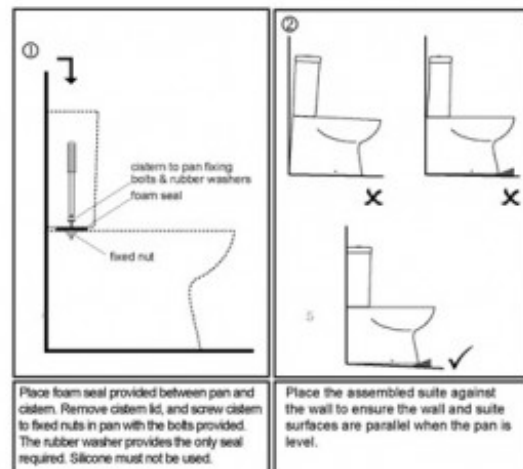

CONCEPT OVERHEIGHT CC BTW TOILET SUITE SOFT CLOSE SEAT

American Standard

13045.10
\$1215.00

	Guarantee	7 Year Guarantee
	4 Star WELS rating (Toilets)	Allows for a 4.5 litre large flush and a 3 litre half flush
	Residential/Light Commercial	Suitable for Residential/Light Commercial Use (Kitchens, Bathrooms and Laundries in Motels, Hotels and Retirement Villages)
	Commercial Use	Suitable for commercial use.
	Skirted Design	Premium design allows for quick and easy exterior cleaning.
	Hand Finished	Hand Finished Vitreous China.
	Quick Release	Seat can easily be removed and just as easily reattached in an instant.

Set Out: S Pan

140 - 160mm

Set Out: P Pan

190mm

Soft Close Seat

The Soft Close automatic closure system finally puts an end to noisy closing WC seats. Just a fingertip touch and the lid closes all by itself, gently and silently.

Overheight Toilet

With a pan and seat up to 40mm higher than standard toilets, the overheight toilet allows for easy transfer on and off the seat. This not only makes life easier as we increase in age, but is ideal for the elderly and those with restricted movement.

BTW CC Toilet Suite

The back to wall (BTW) close coupled (CC) toilet suite adds a streamlined, modern look to any bathroom. Positioned flush with the wall, there is no gap behind and all waste and inlet pipes are concealed, with the cistern then positioned above the bowl.