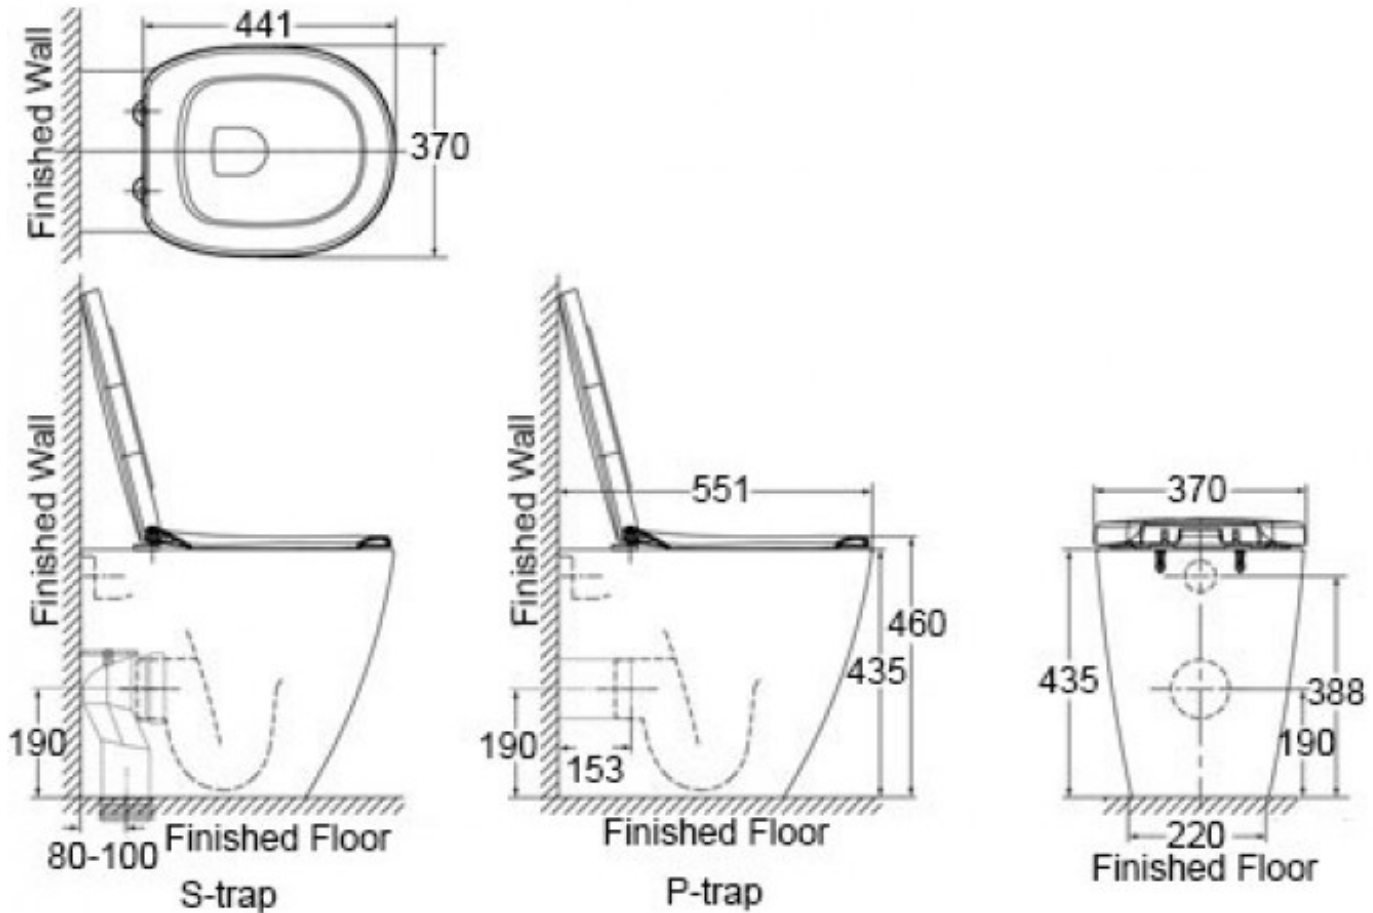

CONCEPT OVERHEIGHT BTW PAN C/W SEAT

American Standard

13046.10

\$975.00

7

Guarantee

7 Year Guarantee

4 Star WELS rating
(Toilets)

Allows for a 4.5 litre large flush and a 3 litre half flush

Residential/Light
Commercial

Suitable for Residential/Light Commercial Use (Kitchens,
Bathrooms and Laundries in Motels, Hotels and
Retirement Villages)

Overheight Toilet

With a pan and seat up to 40mm higher than standard toilets, the overheight toilet allows for easy transfer on and off the seat. This not only makes life easier as we increase in age, but is ideal for the elderly and those with restricted movement.

BTW Toilet Pan

The back to wall (BTW) toilet pan has an in-wall cistern and a fully concealed waste which hides exposed pipes. The back-to-wall pan runs all the way to the wall and is easy to clean with smooth, seamless lines.