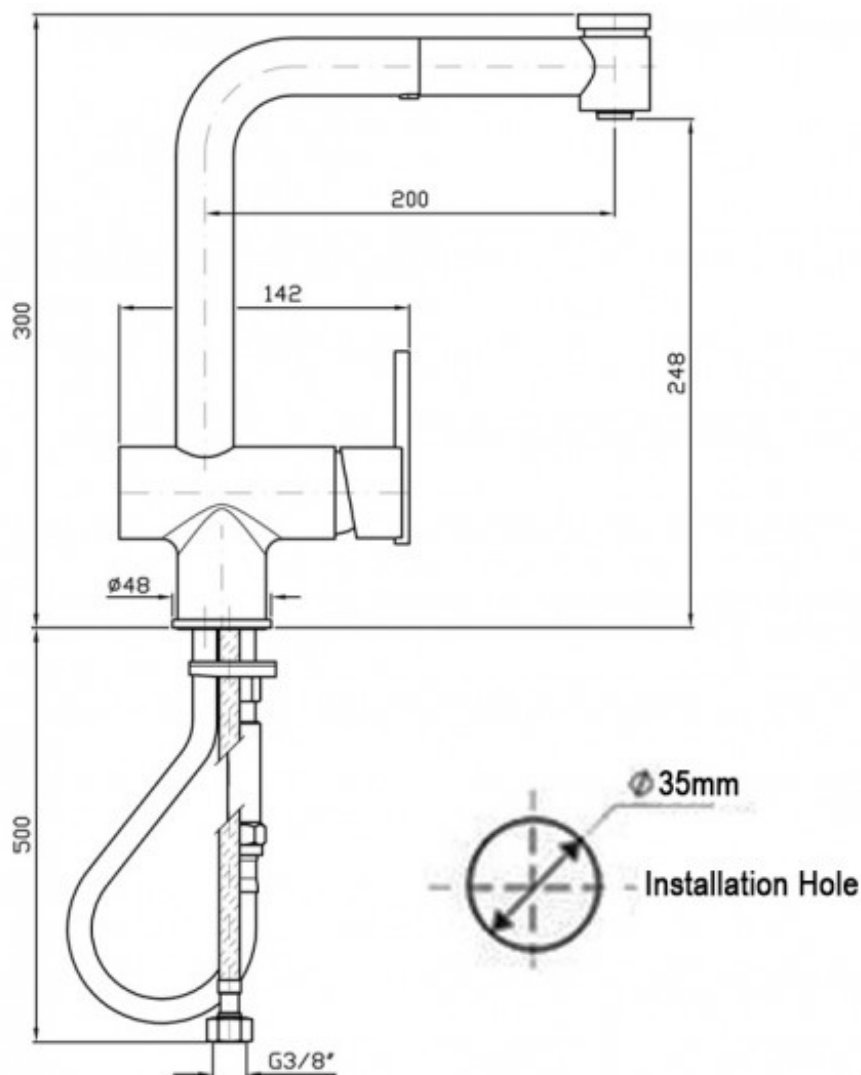

MINI SPIN TOP PUSH KITCHEN MIXER PULLOUT SPRAY CHROME

ZUCCHETTI.

ZXS367
\$1505.00

	Guarantee	5 Year Guarantee
	5 Star WELS rating	More than 4.5 but not more than 6 litres per minute
	Mains Pressure	Suitable for Mains Pressure.
	Residential Use	Suitable for Residential/Light Commercial Use (Kitchens, Bathrooms and Laundries in Motels, Hotels and Retirement Villages)
	Pull Out Spray	Make life easier with a pull out spray.
	Made in Italy	
	Swivel Spout	