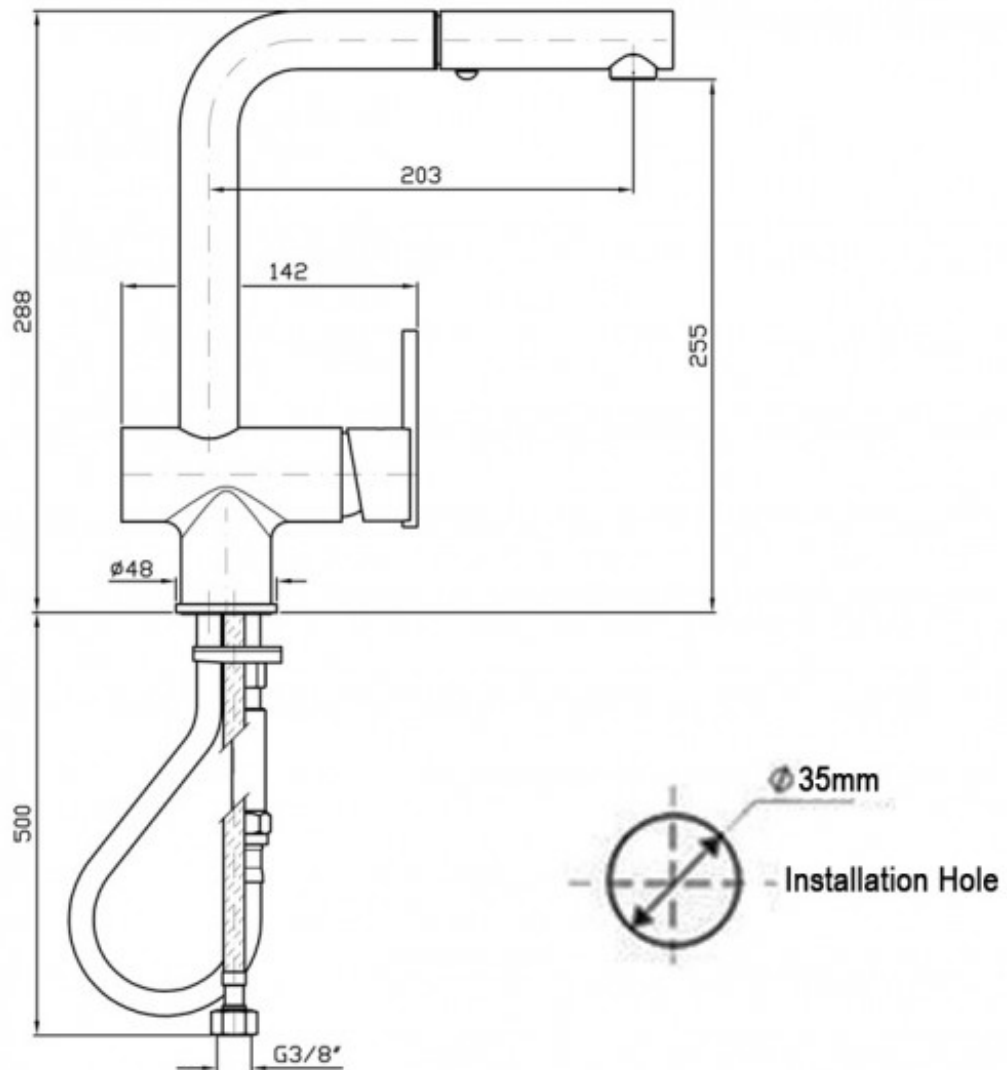

MINI SPIN KITCHEN MIXER WITH PULLOUT SPRAY CHROME

ZUCCHETTI.

ZXS368
\$1609.00

5

Guarantee

5 Year Guarantee

5 Star WELS rating

More than 4.5 but not more than 6 litres per minute

Made in Italy

Swivel Spout