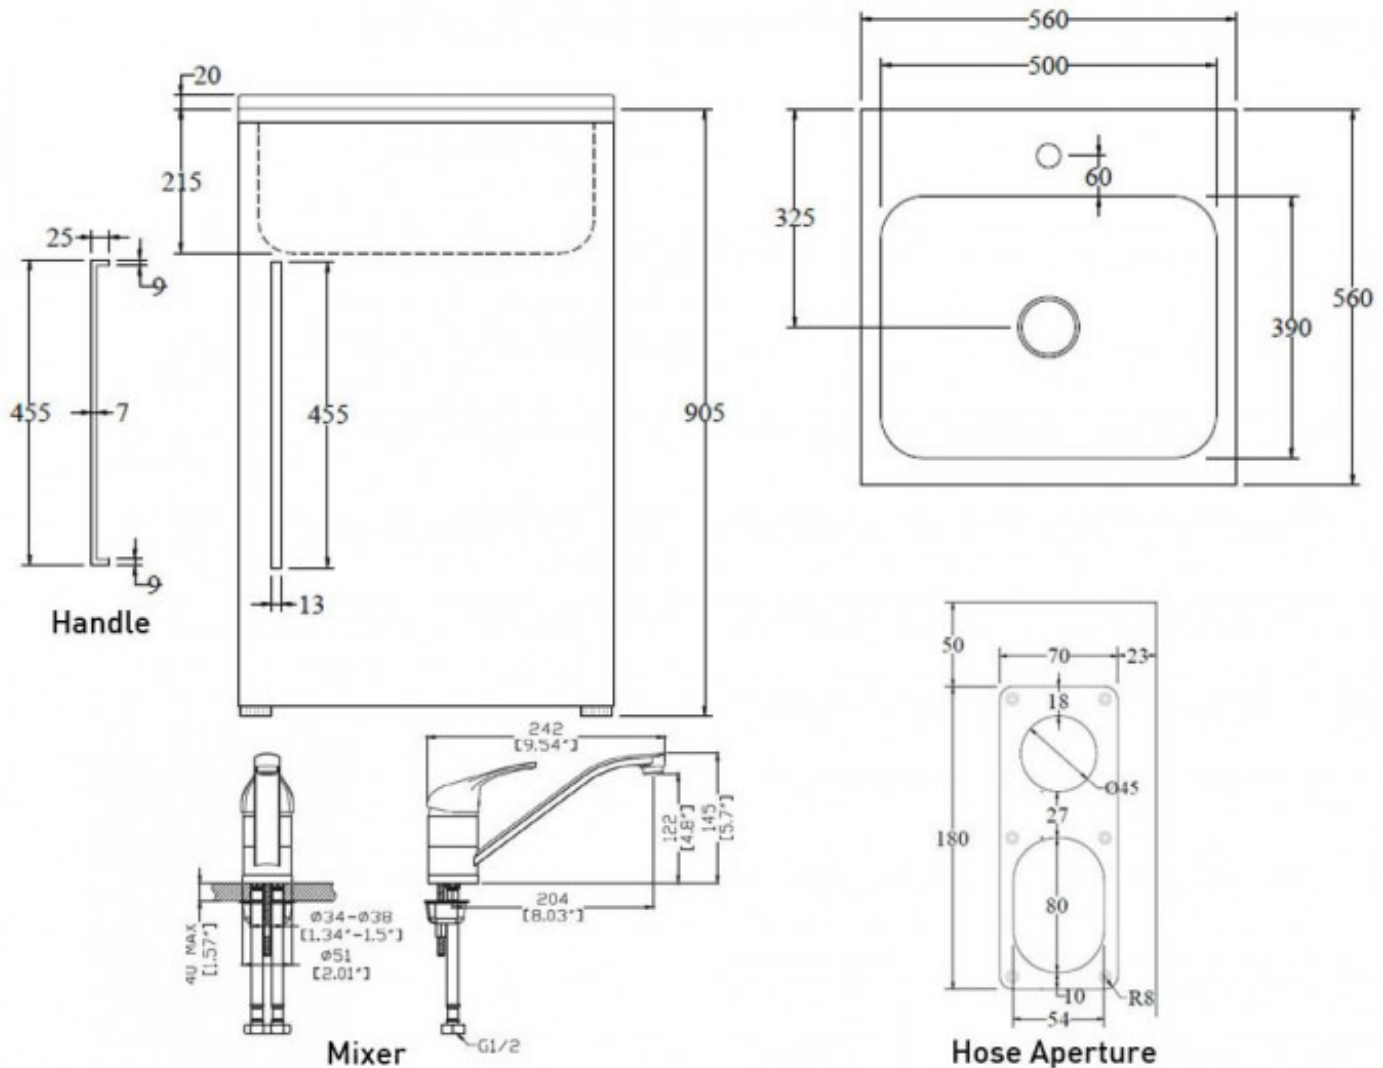

LAVARE FULL DOOR LAUNDRY TUB 560 X 560 X 905

ELEMENTI

T560DO
\$755.00

Lifetime Warranty

Lifetime Warranty on Stainless Steel Bowl

Guarantee

5 Year Guarantee

5 Star WELS rating

Suitable for Residential/Light Commercial Use (Kitchens, Bathrooms and Laundries in Motels, Hotels and Retirement Villages)

Includes Mixer

Includes all pressure Laundry WELS rated mixer

	Hose Tails	Mixer specifically designed for the Laundry with 450mm hose tails
	Adjustable Feet	Easily adjustable levelling feet
	Wooden Internal Shelf	Wooden Internal Shelf, great for storage
	Double Skinned Door	Full double skinned door for improved durability
	Pressed Bowl	Pressed seamless 30 litre Stainless Steel bowl
	Side Hose Ports	Side hose ports and pipe work included (reversible)
	Hot & Cold Valves	Hot and cold 3 way washing machine valves
	Easy Grip Handle	Easy grip mental bar handle
	Powder Coated	Stong and robust powder coated galvanised steel cabinet
	Soft Close Hinges	Incorporates Soft Close Hinges.
	Swivel Spout	The Swivel spout provides space, flexibility and ease of use.