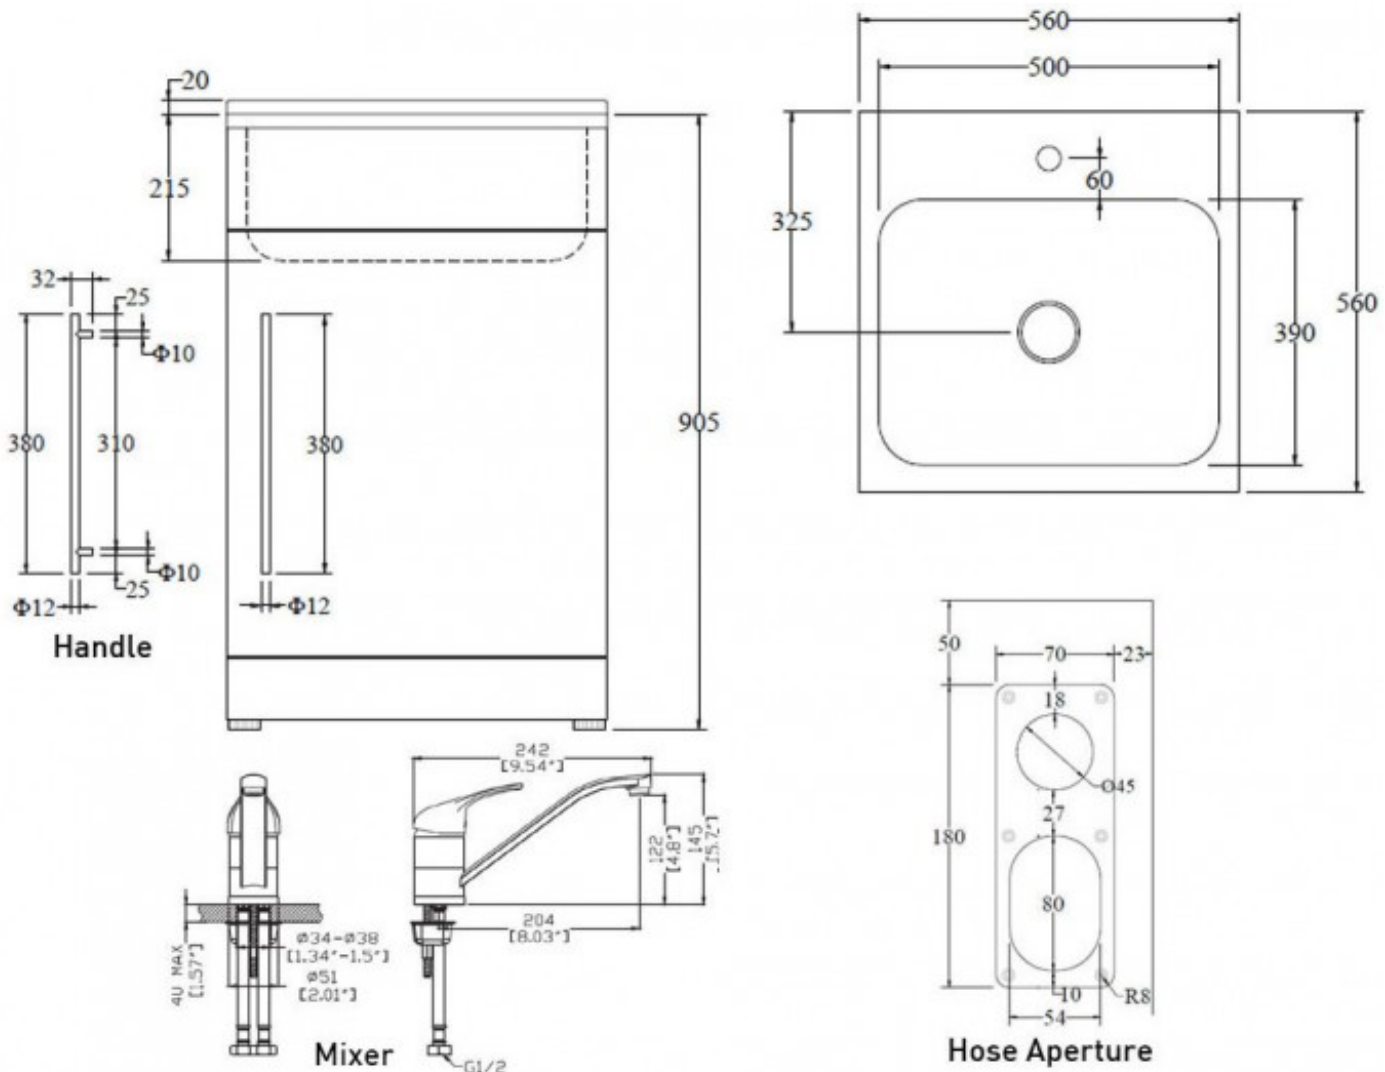

LAVARE ECO DOOR LAUNDRY TUB 560 X 560 X 905

ELEMENTI

T560DOECO
\$719.00

Lifetime Warranty

Lifetime Warranty on Stainless Steel Bowl

Guarantee

5 Year Guarantee

5 Star WELS rating

Suitable for Residential/Light Commercial Use (Kitchens, Bathrooms and Laundries in Motels, Hotels and Retirement Villages)

Includes Mixer

Includes all pressure Laundry WELS rated mixer

	Hose Tails	Mixer specifically designed for the Laundry with 450mm hose tails
	Adjustable Feet	Easily adjustable levelling feet
	Wooden Internal Shelf	Wooden Internal Shelf, great for storage
	Pressed Bowl	Pressed seamless 30 litre Stainless Steel bowl
	Side Hose Ports	Side hose ports and pipe work included (reversible)
	Hot & Cold Valves	Hot and cold 3 way washing machine valves
	Easy Grip Handle	Easy grip mental bar handle
	Powder Coated	Stong and robust powder coated galvanised steel cabinet
	Swivel Spout	The Swivel spout provides space, flexibility and ease of use.