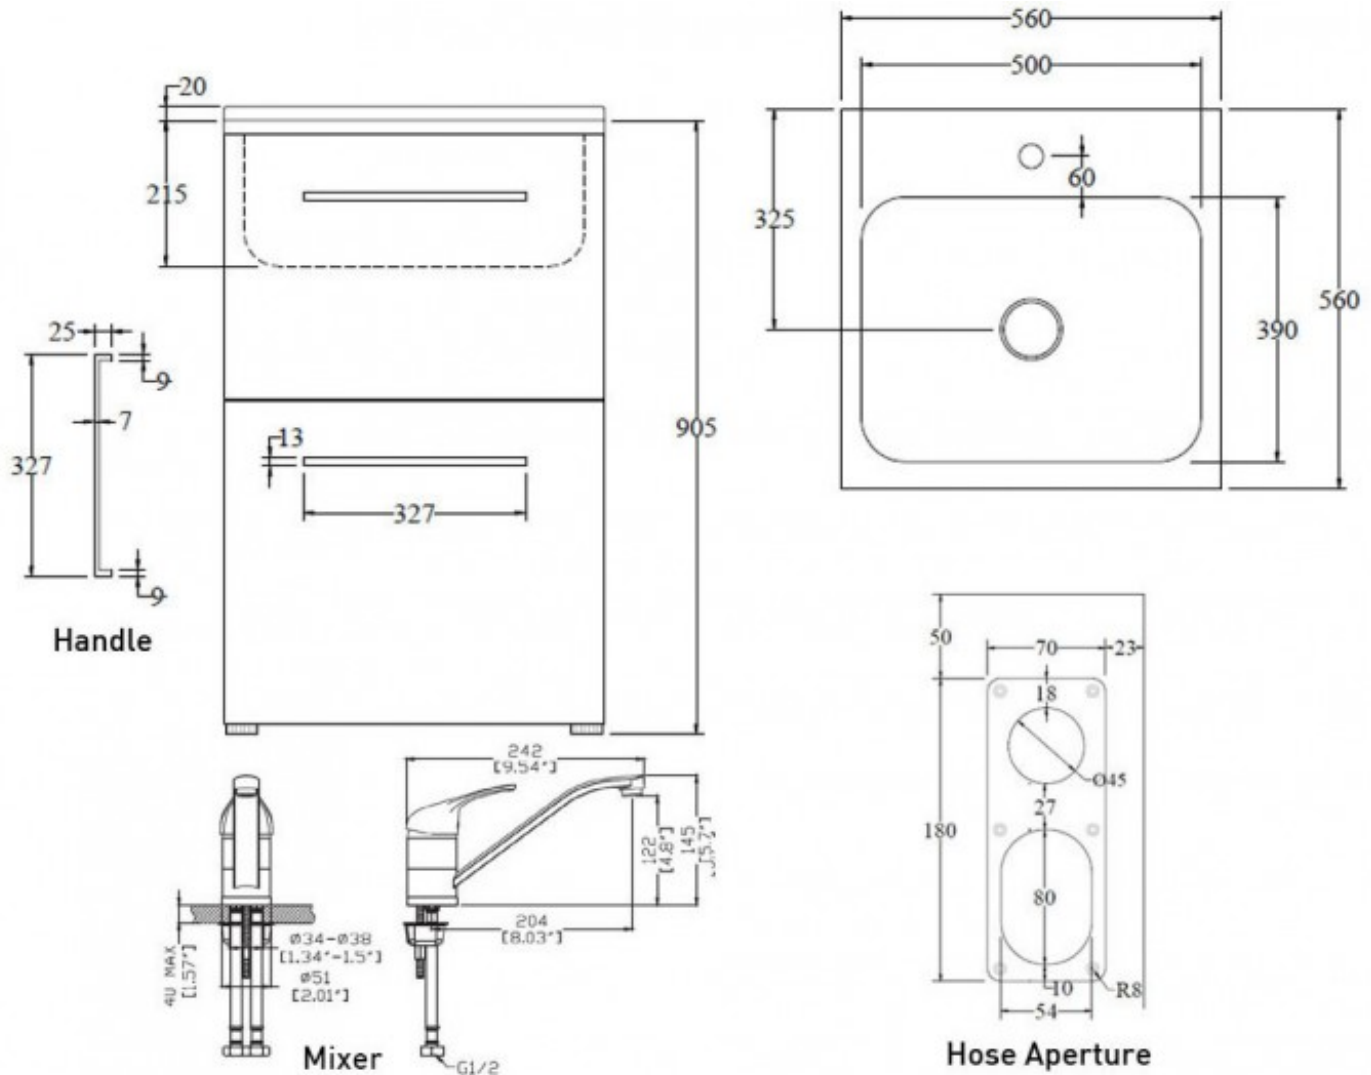

LAVARE LAVARE 2X DRAWER LAUNDRY TUB 560 X 560 X 905

ELEMENTI

T560DRW
\$1125.00

Lifetime Warranty

Lifetime Warranty on Stainless Steel Bowl

Guarantee

5 Year Guarantee

5 Star WELS rating

Suitable for Residential/Light Commercial Use (Kitchens, Bathrooms and Laundries in Motels, Hotels and Retirement Villages)

Includes Mixer

Includes all pressure Laundry WELS rated mixer

	Hose Tails	Mixer specifically designed for the Laundry with 450mm hose tails
	Adjustable Feet	Easily adjustable levelling feet
	Double Skinned Door	Full double skinned door for improved durability
	Pressed Bowl	Pressed seamless 30 litre Stainless Steel bowl
	Side Hose Ports	Side hose ports and pipe work included (reversible)
	Hot & Cold Valves	Hot and cold 3 way washing machine valves
	Easy Grip Handle	Easy grip mental bar handle
	Powder Coated	Stong and robust powder coated galvanised steel cabinet
	Soft Close Drawer System	Incorporates Soft Close Drawer System.
	Swivel Spout	The Swivel spout provides space, flexibility and ease of use.