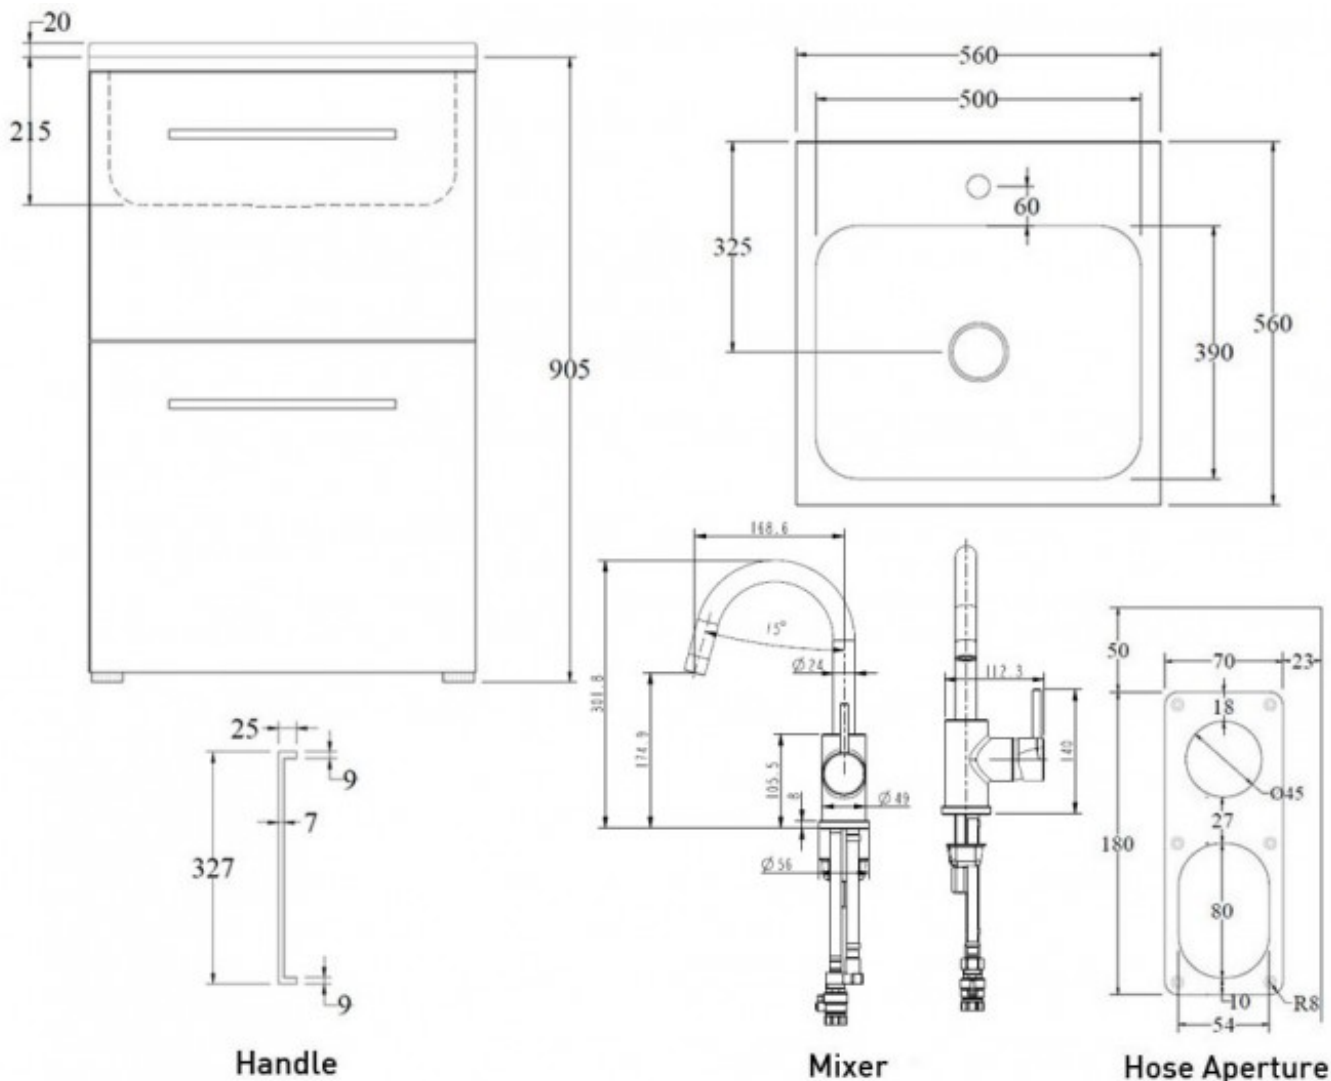

LAVARE 2X DRAWER GOOSE NECK LAUNDRY TUB 560 X 560 X 905

ELEMENTI

T560DRWGN
\$1209.00

Lifetime Warranty

Lifetime Warranty on Stainless Steel Bowl

Guarantee

5 Year Guarantee

5 Star WELS rating

Suitable for Residential/Light Commercial Use (Kitchens, Bathrooms and Laundries in Motels, Hotels and Retirement Villages)

Includes Goose Neck Laundry Mixer

Includes all pressure WELS rated mixer

	Hose Tails	Mixer specifically designed for the Laundry with 450mm hose tails
	Adjustable Feet	Easily adjustable levelling feet
	Double Skinned Door	Full double skinned door for improved durability
	Pressed Bowl	Pressed seamless 30 litre Stainless Steel bowl
	Side Hose Ports	Side hose ports and pipe work included (reversible)
	Hot & Cold Valves	Hot and cold 3 way washing machine valves
	Easy Grip Handle	Easy grip mental bar handle
	Powder Coated	Stong and robust powder coated galvanised steel cabinet
	Soft Close Drawer System	Incorporates Soft Close Drawer System.
	Swivel Spout	The Swivel spout provides space, flexibility and ease of use.