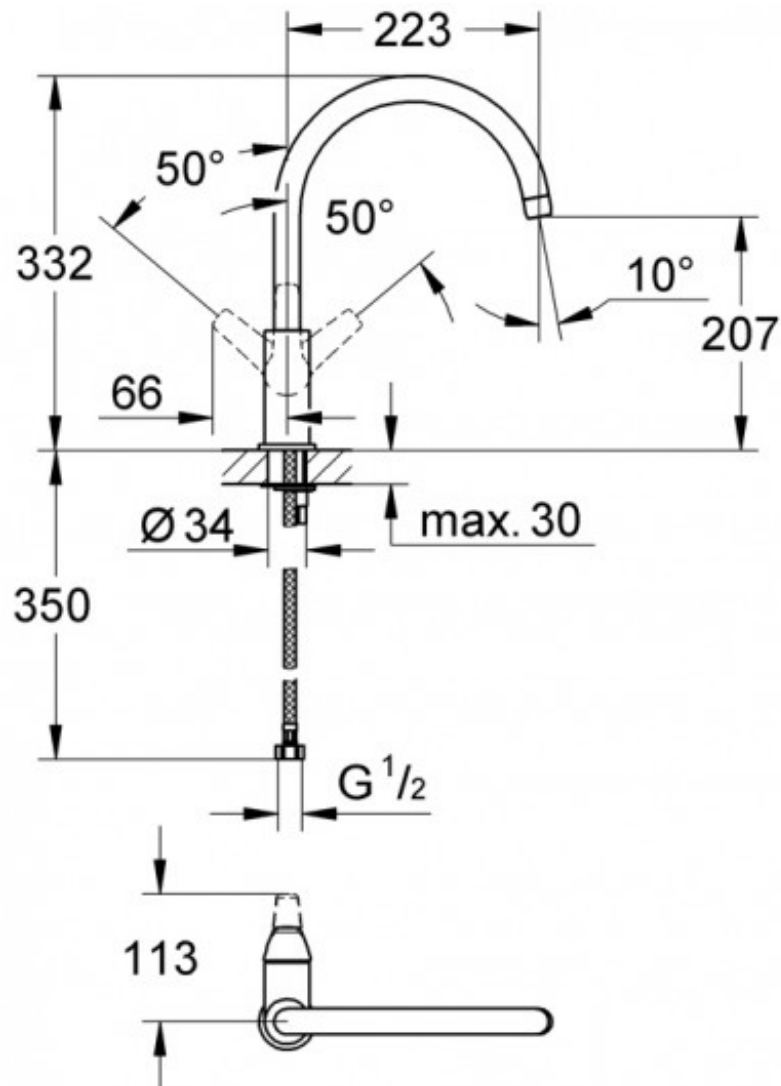

## BAUFLOW KITCHEN MIXER SWIVEL SPOUT CHROME

31230000

\$449.00

15

Guarantee

15 Year Guarantee

4 Star WELS rating

More than 6.0 but not more than 7.5 litres per minute.

Grohe Quality

Designed & Engineered in Germany

---

Swivel Spout

---

The flowing transition from spout to body to lever brings movement and vitality to BauFlow. Unflinching in its execution, this transition unites these three components in a refreshing way. As with all GROHE single-lever mixers, the wide operating angle of the lever handle is perfectly engineered for optimal user comfort across the collection of basin, bath and bidet faucets and shower mixers.