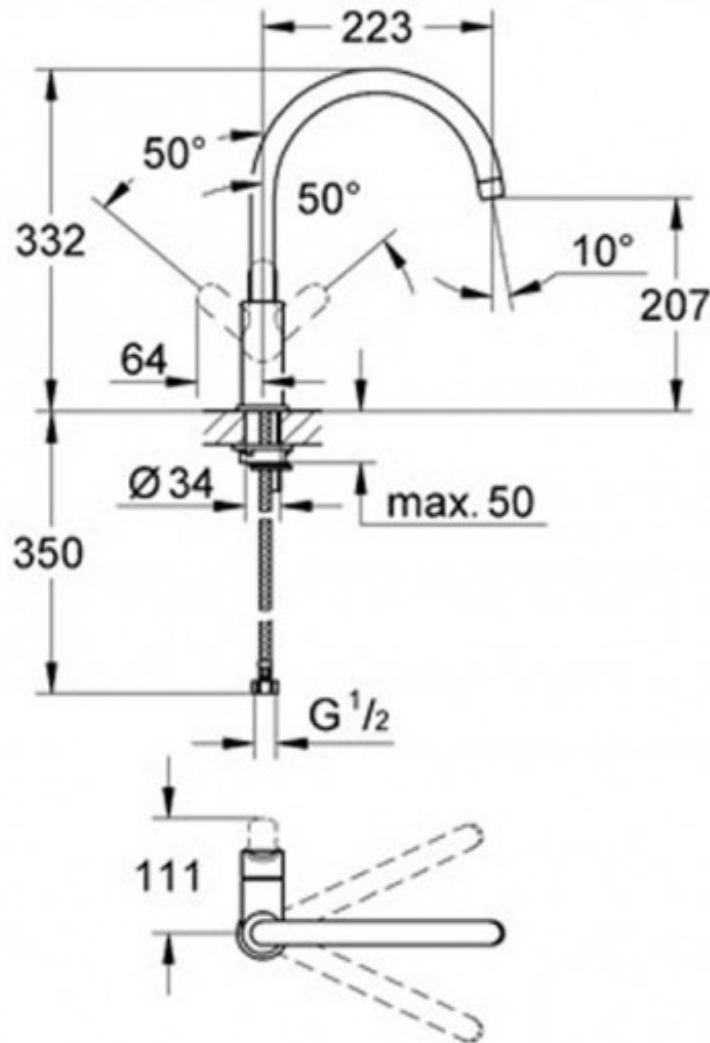

BAUEDGE KITCHEN MIXER SWIVEL SPOUT CHROME

31450000

\$449.00

15

Guarantee

15 Year Guarantee

0 Star WELS rating.

More than 16 litres per minute or failing the performance requirements.

Grohe StarLight

Made-to-last surfaces ranging from precious matt to shiny like a diamond.

Grohe Quality

Designed & Engineered in Germany

Swivel Spout

The flowing transition from spout to body to lever brings movement and vitality to BauFlow. Unflinching in its execution, this transition unites these three components in a refreshing way. As with all GROHE single-lever mixers, the wide operating angle of the lever handle is perfectly engineered for optimal user comfort across the collection of basin, bath and bidet faucets and shower mixers.