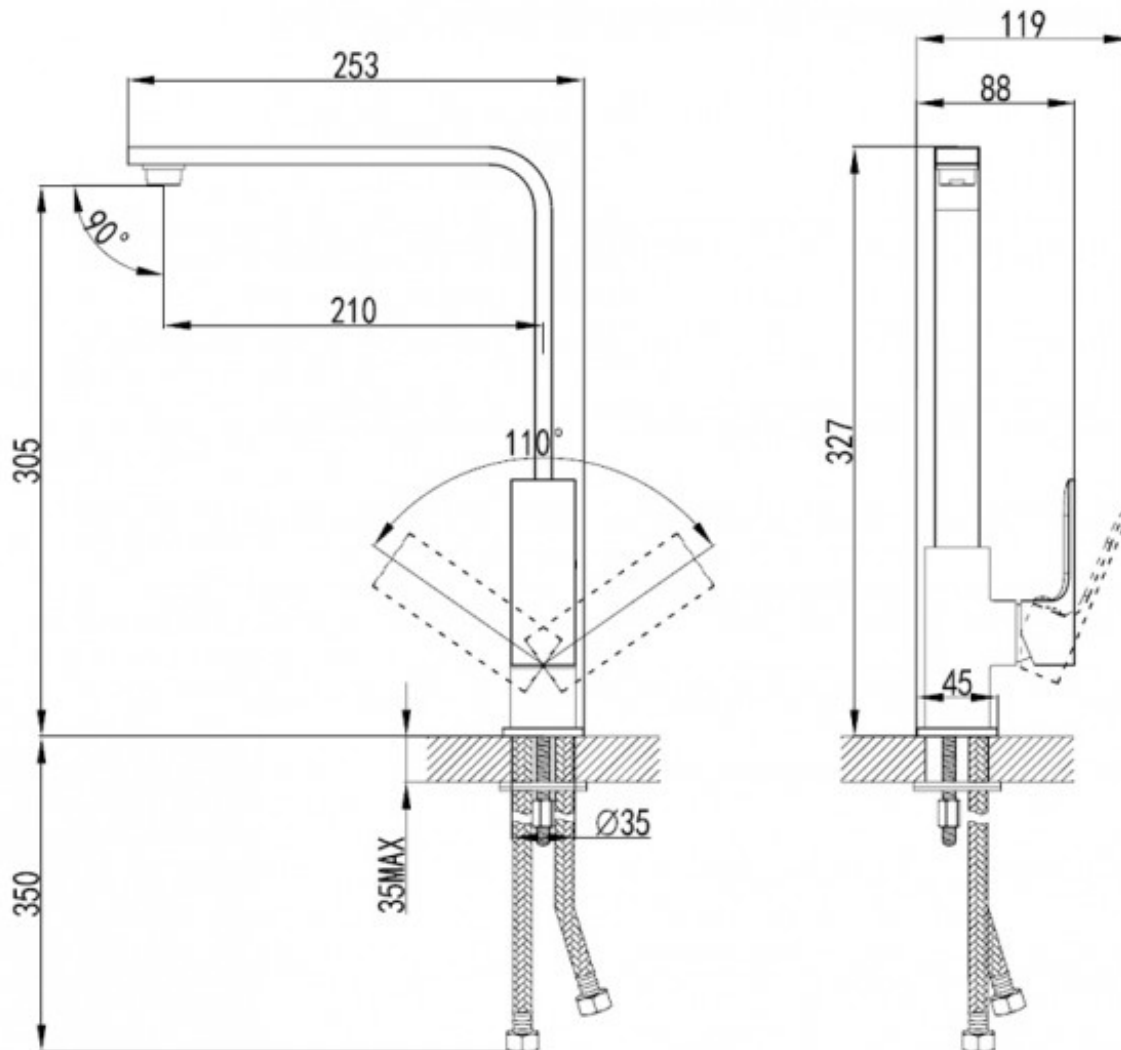

ACUTO KITCHEN MIXER

44334.02

$309.00

ELEMENTI

5

Guarantee

5 Year Guarantee

5 Star WELS rating

More than 4.5 but not more than 6 litres per minute

Mains Pressure

Suitable for Mains Pressure.

Residential/Light
Commercial

Suitable for Residential use

Flawless Finish

Advanced plating provides a durable surface with a long lasting finish

Effortless Control

Advanced cartridge technology provides a wide operating angle and smooth operation

Smooth Flow

Aerator reduces scaling while delivering a smooth even flow