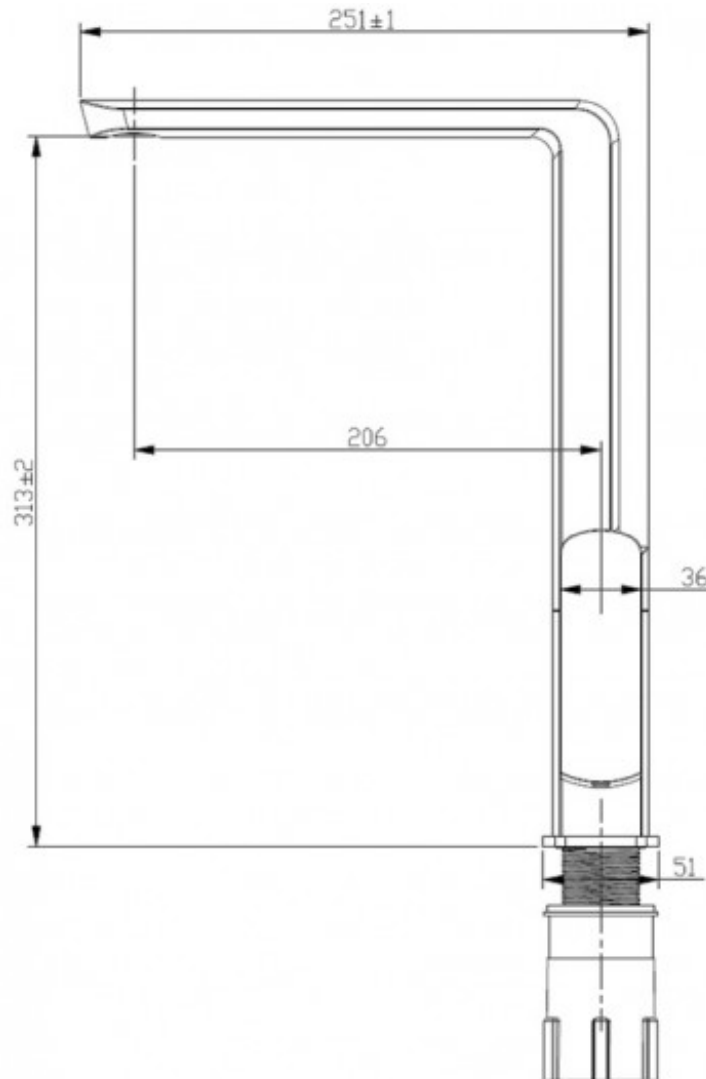

## ION KITCHEN MIXER CHROME

ELEMENTI

44203.02  
\$479.00

	Guarantee	5 Year Guarantee on Coloured Finishes
	Guarantee	5 Year Guarantee
	4 Star WELS rating	More than 6.0 but not more than 7.5 litres per minute. Low/Unequal Pressure
	5 Star WELS rating	More than 4.5 but not more than 6 litres per minute, Mains Pressure
	Mains Pressure	Suitable for Mains Pressure.
	Multi Pressure	Suitable for Multi Pressure.

With flat profiling of the lever and spout combined with sleek lines and stylishly good looks, the new ION tapware collection from Elementi is a superior product in both looks (available in 3 finishes) and performance.