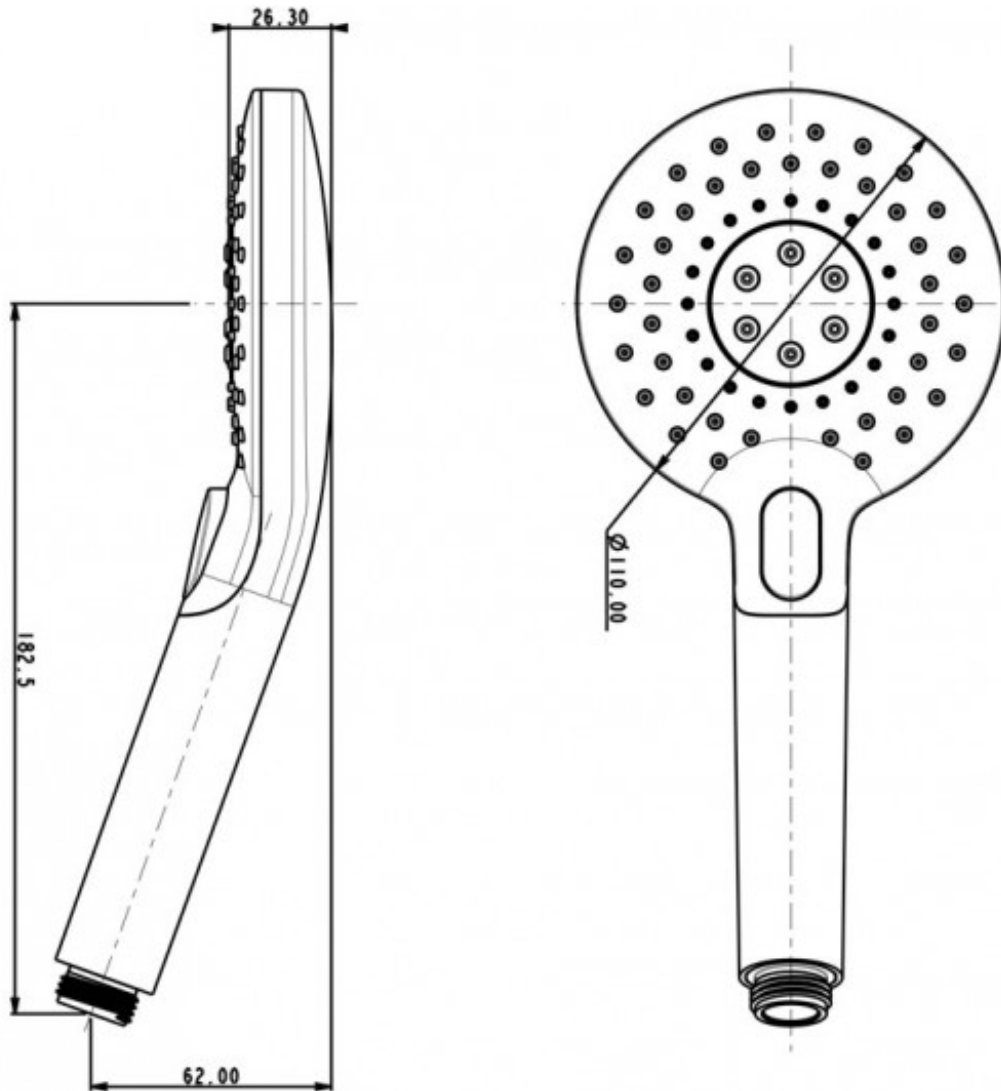

## SPLASH PLUS HAND SHOWER CHROME

ELEMENTI

40359.02  
\$319.00

Residential/Light  
Commercial

Suitable for Residential/Light Commercial Use (Kitchens,  
Bathrooms and Laundries in Motels, Hotels and  
Retirement Villages)

For gorgeous design and clever engineering, look no further than the Splash Plus collection of showerheads, slide and column showers, designed to complement any bathroom environment.