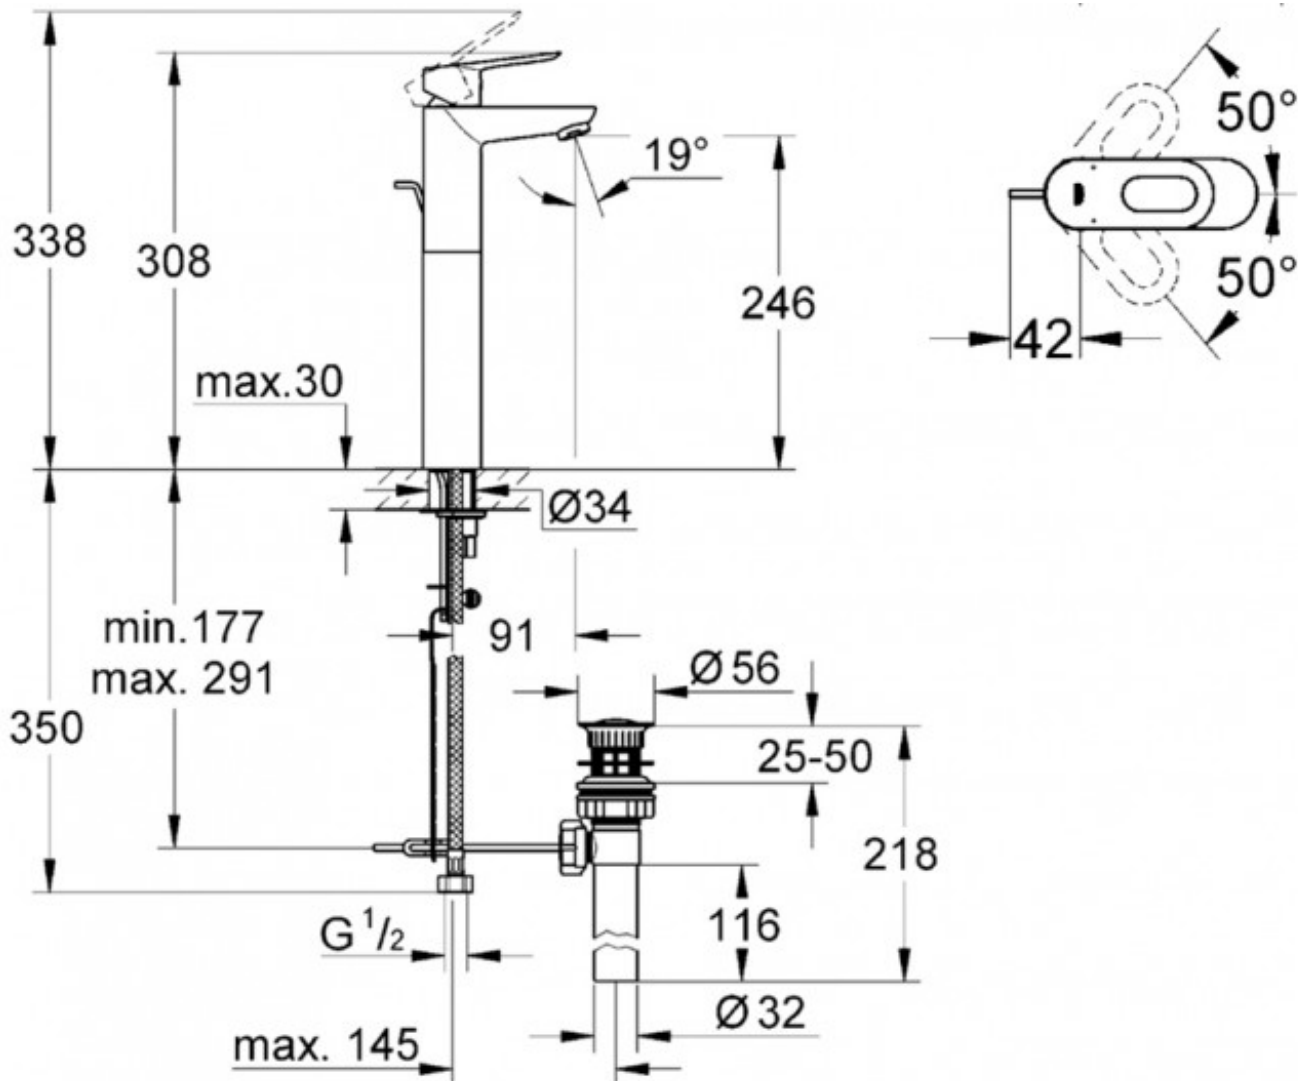

BAULOOP XL SIZE BASIN MIXER CHROME

32856000
\$409.00

15

Guarantee

15 Year Guarantee

0 Star WELS rating.

More than 16 litres per minute or failing the performance requirements.

Mains Pressure

Grohe Quality

Designed & Engineered in Germany

BauLoop brings lightness to its surroundings through its striking loop-shaped lever handle and cylindrical body. Featuring the signature GROHE design elements, the collection carries its minimalist design ethos over a number of draw-off points and includes a faucet for vessel basins.