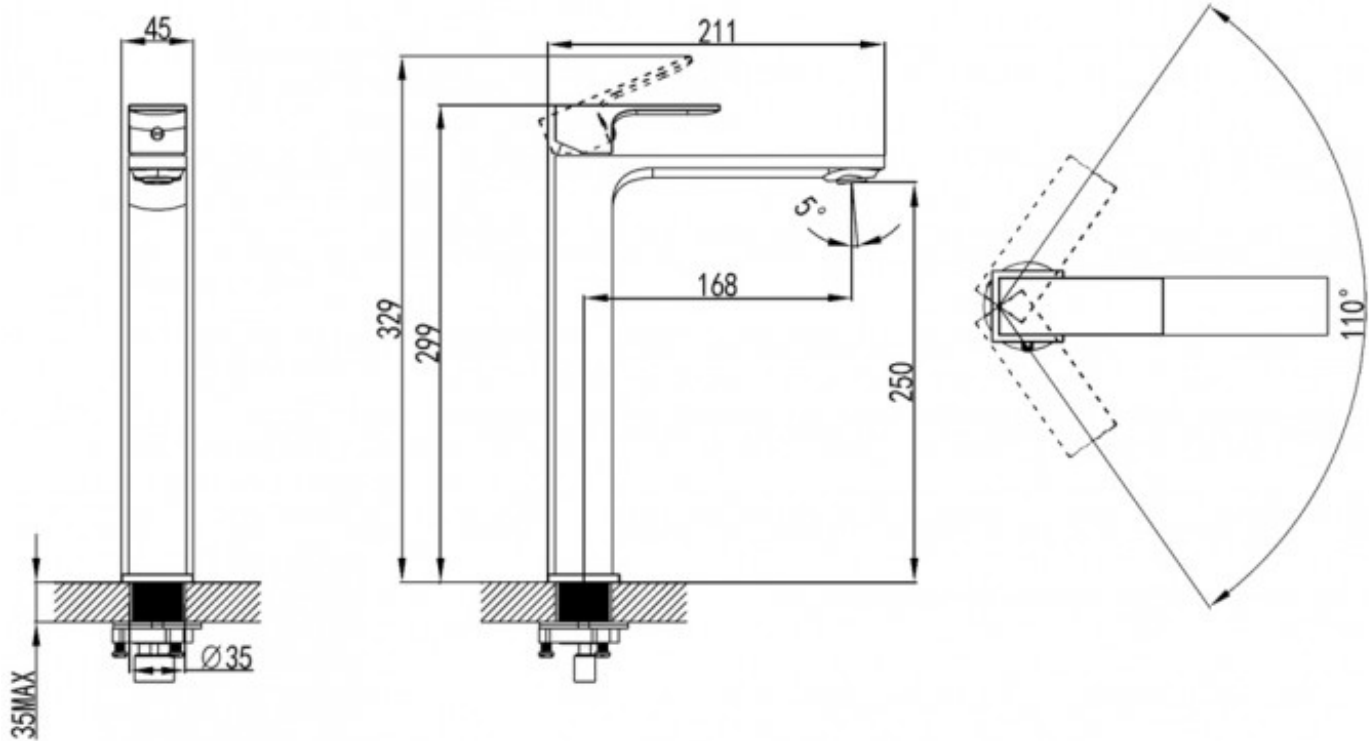

## ACUTO EXTENDED HEIGHT BASIN MIXER

ELEMENTI

44332.02

\$395.00

5

Guarantee

5 Year Guarantee

5 Star WELS rating

Effortless Control

Advanced cartridge technology provides a wide operating angle and smooth operation

Smooth Flow

Aerator reduces scaling while delivering a smooth even flow

A sharp geometric look combined with quality components define this range by Elementi. The perfect addition to the modern bathroom.