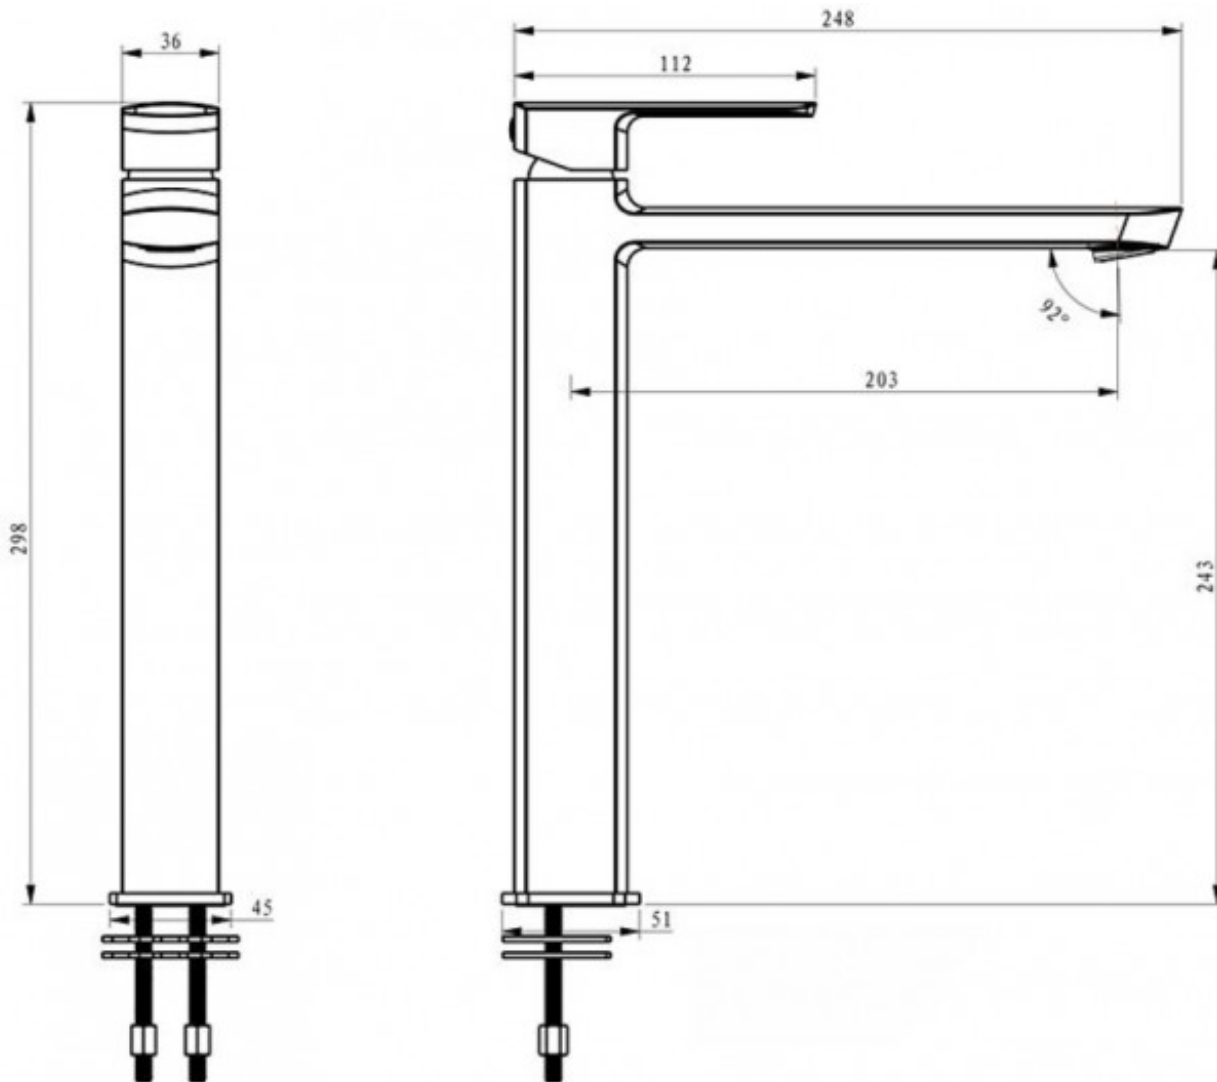

ION EXTENDED HEIGHT BASIN MIXER CHROME

ELEMENTI

44252.02
\$529.00

5

Guarantee

5 Year Guarantee on Coloured Finishes

5

Guarantee