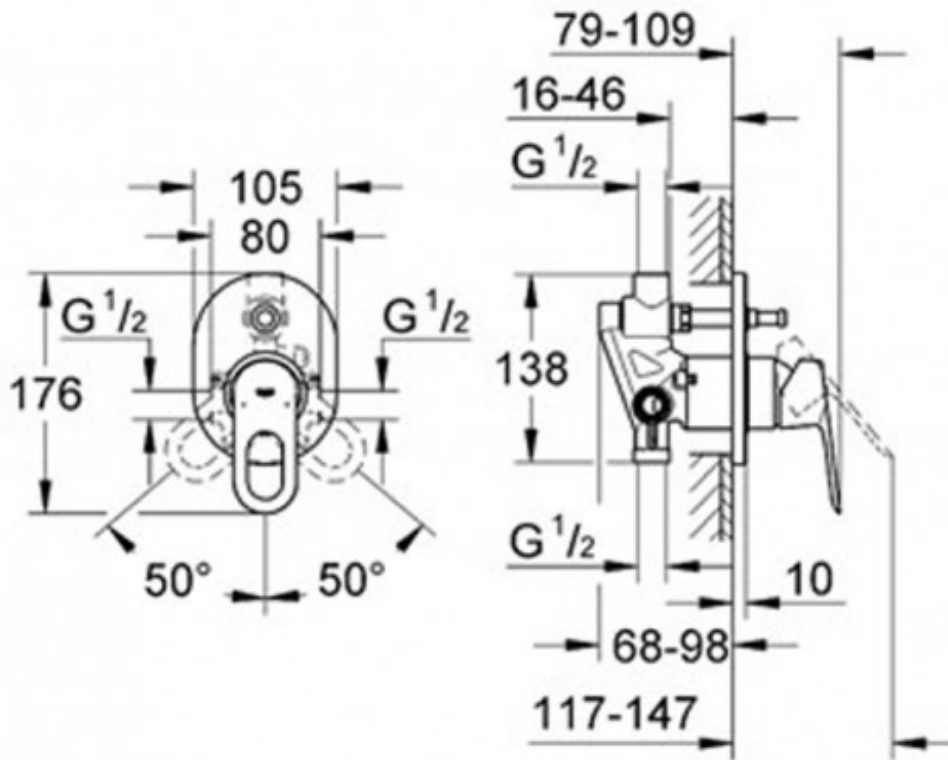

BAULOOP DIVERTER MIXER INCL VALVE

29041000

\$449.00

15

Guarantee

15 Year Guarantee

Mains Pressure

Suitable for Mains Pressure.

Grohe Quality

Designed & Engineered in Germany

BauLoop brings lightness to its surroundings through its striking loop-shaped lever handle and cylindrical body. Featuring the signature GROHE design elements, the collection carries its minimalist design ethos over a number of draw-off points and includes a faucet for vessel basins.