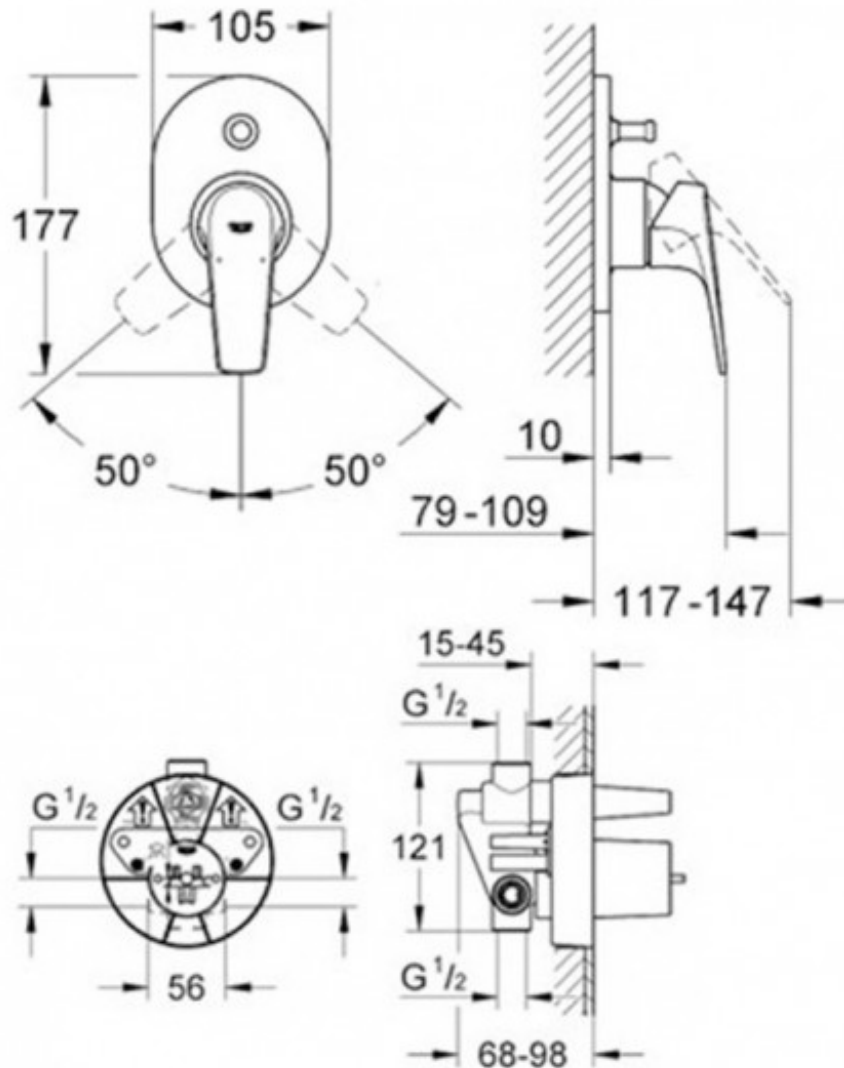

BAUFLOW AUTOMATIC DIVERTER MIXER INCL VALVE

29045000

\$449.00

15

Guarantee

15 Year Guarantee

Mains Pressure

Suitable for Mains Pressure.