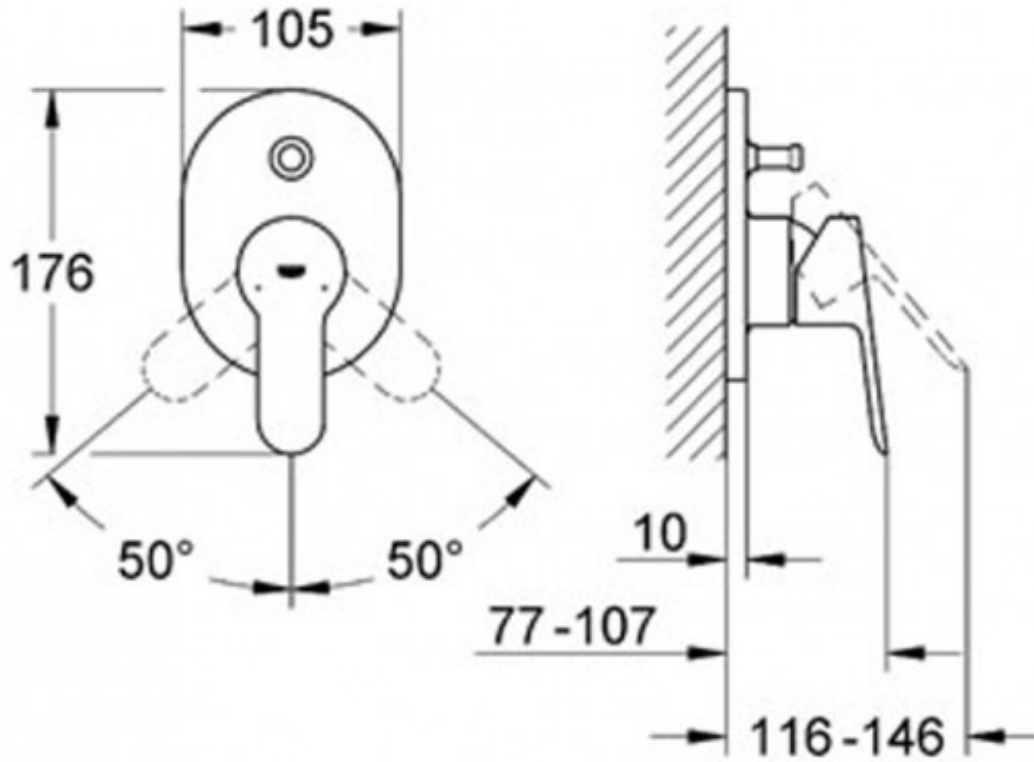

BAUEDGE DIVERTER MIXER INCL VALVE CHROME

29039000
$449.00