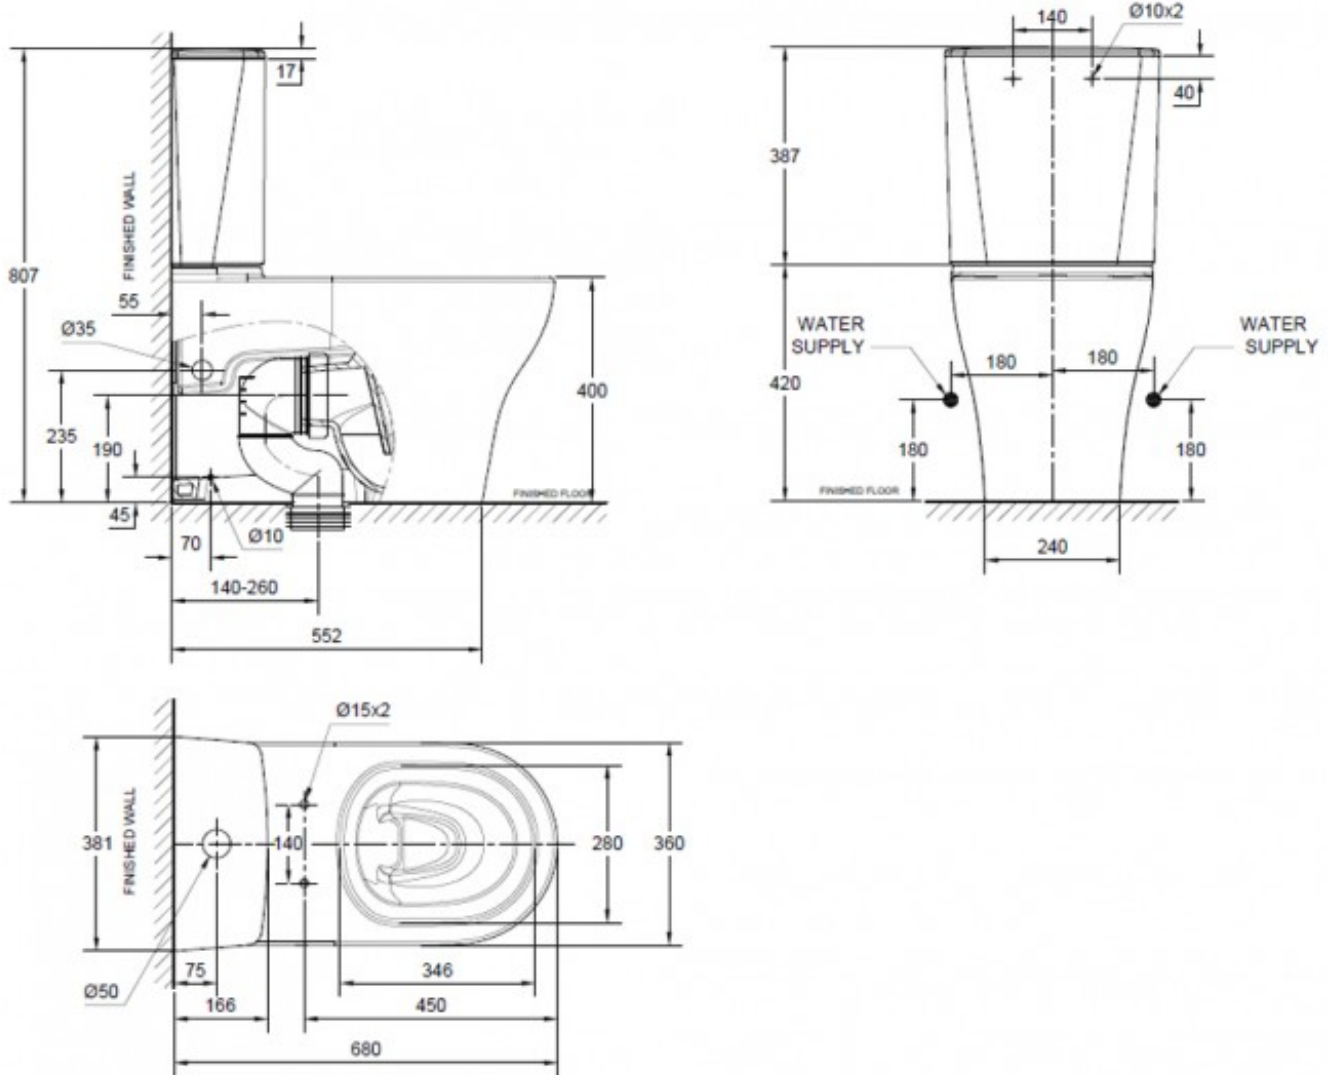

CYGNET HYGIENE SQ CISTERN CC BTW SUITE BOTTOM INLET
SOFT CLOSE

American Standard

12770.10
\$1099.00

1

Guarantee

1 Year Guarantee on toilet seat and cistern parts

10

Guarantee

BTW CC Toilet Suite

The back to wall (BTW) close coupled (CC) toilet suite adds a streamlined, modern look to any bathroom. Positioned flush with the wall, there is no gap behind and all waste and inlet pipes are concealed, with the cistern then positioned above the bowl.

Dual Flush

A Dual flush toilet provides the user with two flushing options (Full flush & half flush). Both practical and water efficient.

A sophisticated European design that blends straight lines with sweeping curves, the American Standard Cygnet Neu Hygiene has a compact short projection making it ideal for small bathroom spaces. Bringing American Standard's high-quality design and innovation, this square toilet features a bottom inlet with a soft close seat. The square design cistern sits perfectly on top of the sweeping lines of the pan, helping you to bring innovative and sophisticated European styling to your home.