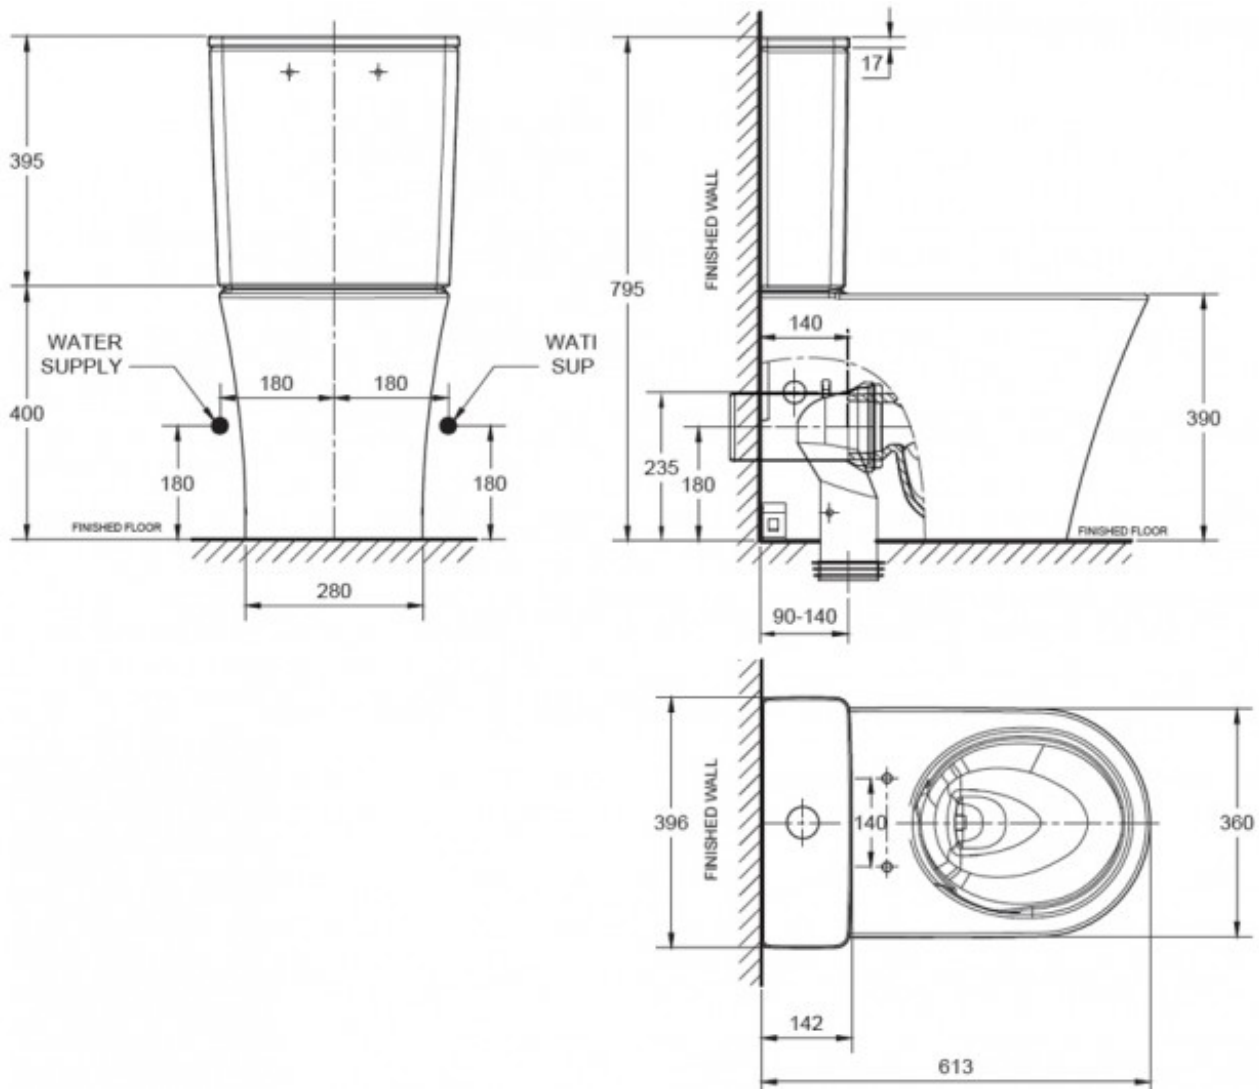

HERON HYGIENE CC BTW SUITE BOTTOM INLET SOFT CLOSE

American Standard

12710.10

\$999.00

10

Guarantee

10 Year Guarantee

4 Star WELS rating
(Toilets)

Maximum flushing performance, with minimum water usage. The design of the bowl propels the water forward and creates a strong flushing momentum.

Quick Release

Seat can easily be removed and just as easily reattached in an instant.