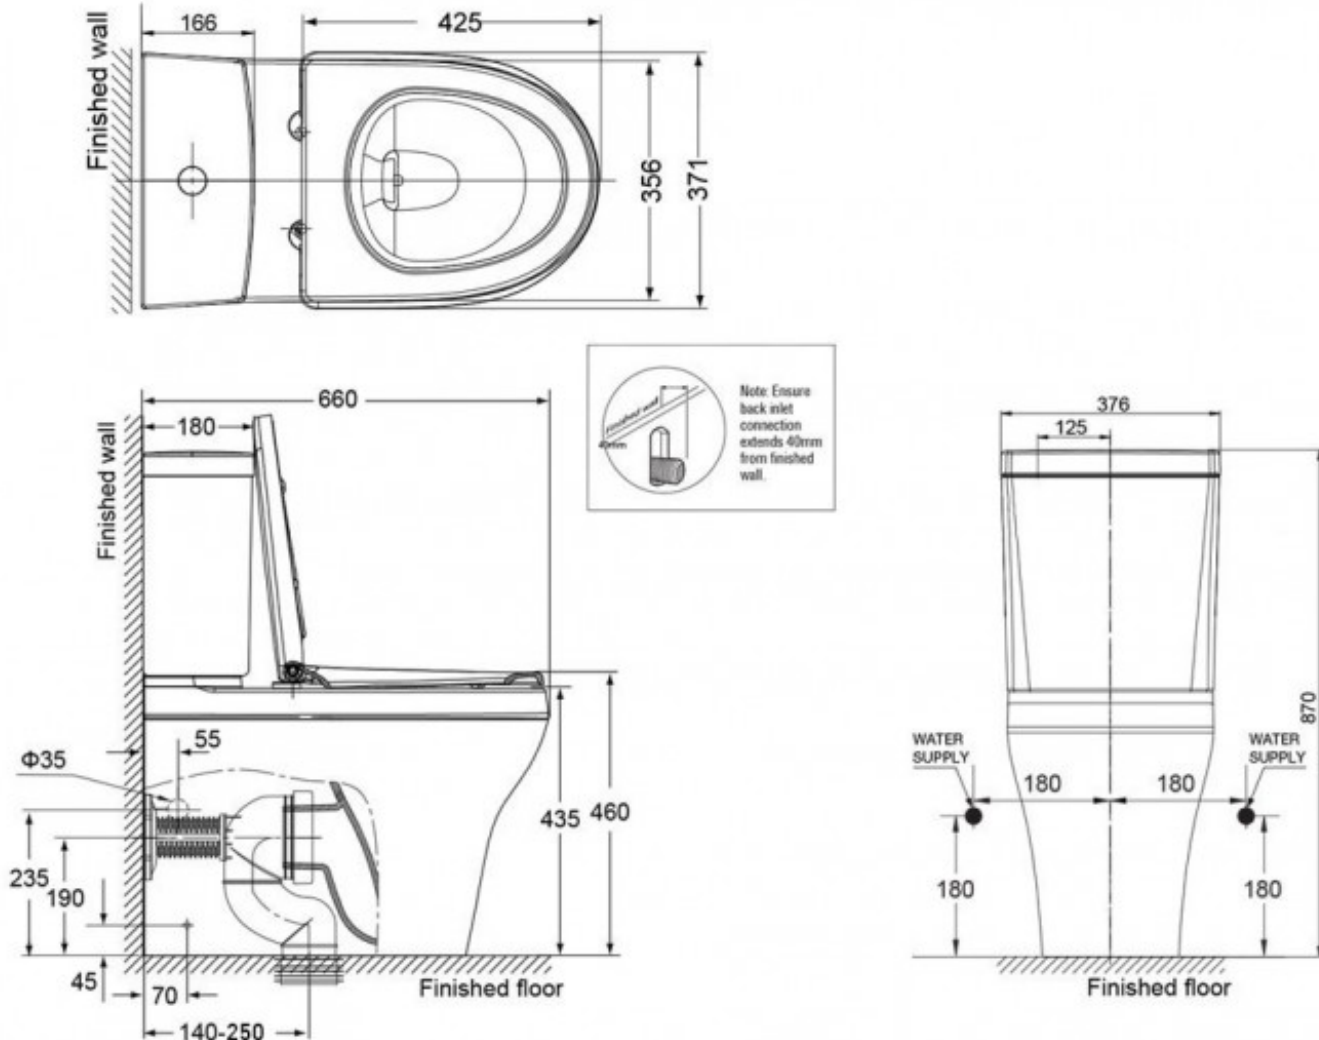

CYGNET OVERHEIGHT SQUARE CC BTW TOILET SUITE - BOTTOM
INLET SOFT CLOSE SEAT

American Standard

12985.10
\$1085.00

1	Guarantee	1 Year Guarantee on toilet seat & cistern parts/fittings
10	Guarantee	10 Year Guarantee *Applicable for American Standard products purchased November 2018 onward
	4 Star WELS rating (Toilets)	Allows for a 4.5 litre large flush and a 3 litre half flush
	Residential/Light Commercial	Suitable for Residential/Light Commercial Use (Kitchens, Bathrooms and Laundries in Motels, Hotels and Retirement Villages)
	Skirted Design	Premium design allows for quick and easy exterior cleaning.
	Hand Finished	Hand Finished Vitreous China.

Overheight Toilet

With a pan and seat up to 40mm higher than standard toilets, the overheight toilet allows for easy transfer on and off the seat. This not only makes life easier as we increase in age, but is ideal for the elderly and those with restricted movement.

BTW CC Toilet Suite

The back to wall (BTW) close coupled (CC) toilet suite adds a streamlined, modern look to any bathroom. Positioned flush with the wall, there is no gap behind and all waste and inlet pipes are concealed, with the cistern then positioned above the bowl.

Dual Flush

A Dual flush toilet provides the user with two flushing options (Full flush & half flush). Both practical and water efficient.

A sophisticated European design that blends straight lines with sweeping curve